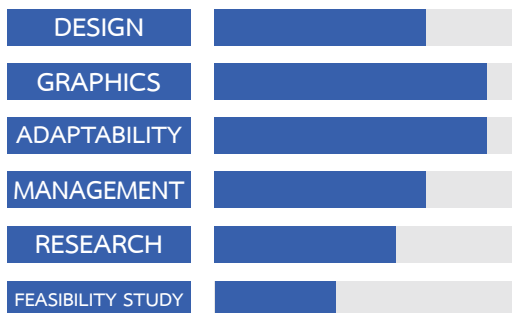

SORAWIS LIMJAROENSUK

ADDRESS : 1743 Chomfah Village, Soi Rangsit - Nakhornnayok 64,
Prachatipat, Thanyaburi, Phatumthani 12130

EMAIL : sorawis.arch@gmail.com

PHONE : +66 (0) 968464454

LINKEDIN : linkedin.com/in/sorawislim

PORTFOLIO : behance.net/gallery/84674249/Sorawis-L-Portfolio

PROFILE

Age : 25
Date of Birth : 19 November 1992
Gender : Male
Nationality : Thai
Religion : Buddhist
Marriage Status : Single

LANGUAGE

SKILLS

SOFTWARE

WORK EXPERIENCE

OCT 2017 - PRESENT **Risland Thailand Co., Ltd. (Country Garden Holding)**

SEP 2018 - PRESENT Position: **Senior Project Architect**

Job Summary

- Manage the design process from conception to construction to completion of property development projects
- Oversee and monitor progress during the construction
- Manage all aspects of Architectural design of the project
- Assist in preparation of project proposals, work schedules, documents and contracts
- Ensure coordination and clear communication between relevant parties

Responsible Project

- Housing Project
  - Lake Serene Rama 2 (High-end Single Detached House)
  - Approx. Project Value 5,000 MB

OCT 2017 - SEP 2018 Position: **Project Architect**

Responsible Project

- High-Rise Condominium Project
  - Artisan Ratchada (Mixed-use)
  - Approx. Project Value 6,000 MB

APR 2016 - SEP 2016 **LAND AND HOUSE Plc.**

Position: **Architect Intern**

Job summary

- Real estate Customer Respond and Satisfaction research
- Low-rise Product Design research and analysis
- Condominium Interior Design
- Clubhouse / Housing Design

Responsible Project

- Housing Project
  - Manthana Bangna - K.M.7 (Single Detached House)