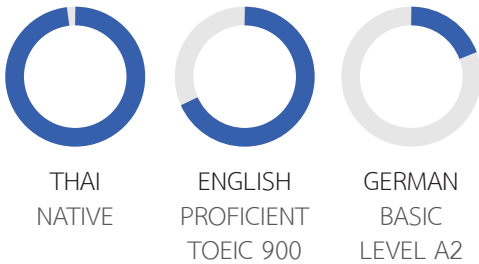

LANGUAGE

SKILLS