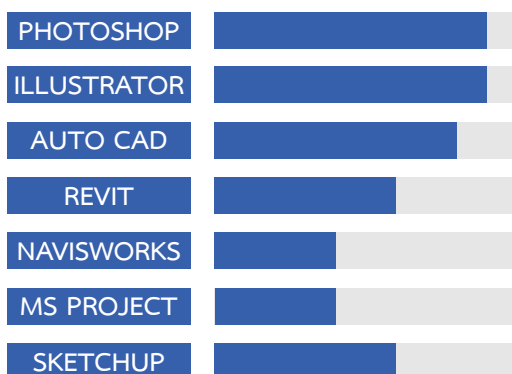

SOFTWARE

WORK EXPERIENCE

OCT 2017 - PRESENT **Risland Thailand Co., Ltd. (Country Garden Holding)**

SEP 2018 - PRESENT Position: **Senior Project Architect**

Job Summary

- Manage the design process from conception to construction to completion of property development projects
- Oversee and monitor progress during the construction
- Manage all aspects of Architectural design of the project
- Assist in preparation of project proposals, work schedules, documents and contracts
- Ensure coordination and clear communication between relevant parties

Responsible Project

- Housing Project
  - Lake Serene Rama 2 (High-end Single Detached House)
  - Approx. Project Value 5,000 MB

OCT 2017 - SEP 2018 Position: **Project Architect**

Responsible Project

- High-Rise Condominium Project
  - Artisan Ratchada (Mixed-use)
  - Approx. Project Value 6,000 MB

APR 2016 - SEP 2016 **LAND AND HOUSE Plc.**

Position: **Architect Intern**

Job summary

- Real estate Customer Respond and Satisfaction research
- Low-rise Product Design research and analysis
- Condominium Interior Design
- Clubhouse / Housing Design

Responsible Project

- Housing Project
  - Manthana Bangna - K.M.7 (Single Detached House)