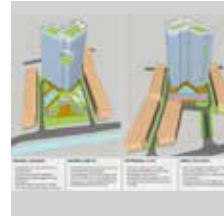

THE EMERALD HILL