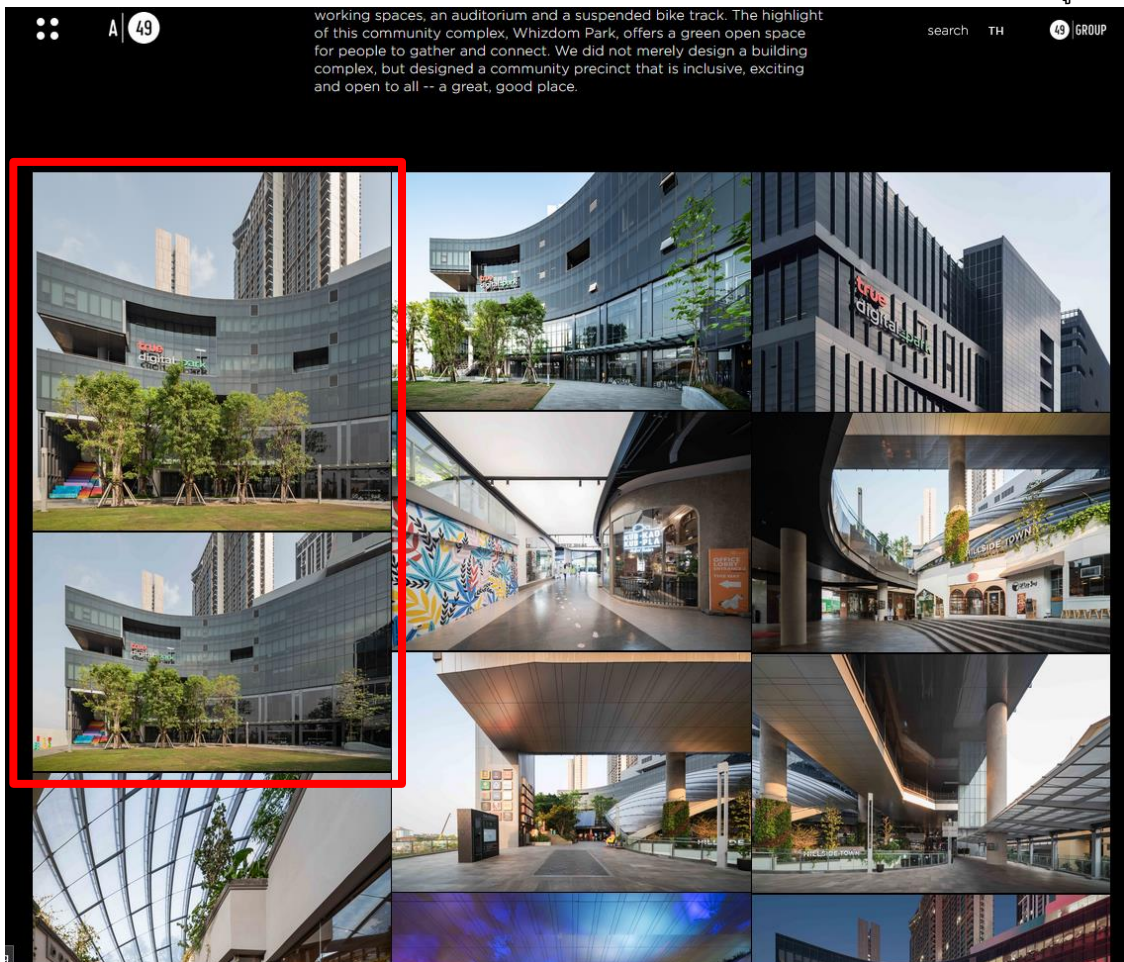

3. เพิ่มให้แสดงผล rating ใน client login

AUDITORIUM							
	SARNSARA LEARNING CENTER	Thailand	Completed	16,568 sq.m.	2020	AUDITORIUM	*****
	GOLDEN JUBILEE CONVENTION HALL RENOVATION, KHON KAEN UNIVERSITY	Thailand	Completed	8,845 sq.m.	2018	AUDITORIUM	****
	VIDYASIRIMEDHI CENTRAL BUILDING	Thailand	Completed	2,099 sq.m.	2018	AUDITORIUM	****
	NAWAMABHUMINDRA BUILDING - VAJIRAVUDH COLLEGE	Thailand	Completed	9,800 sq.m.	2016	AUDITORIUM	***
	PRINCE MAHIDOL HALL	Thailand	Completed	35,000 sq.m.	2014	AUDITORIUM	***
	VAJIRAVUDH CENTENNIAL BUILDING	Thailand	Completed	3,000 sq.m.	2011	AUDITORIUM	**