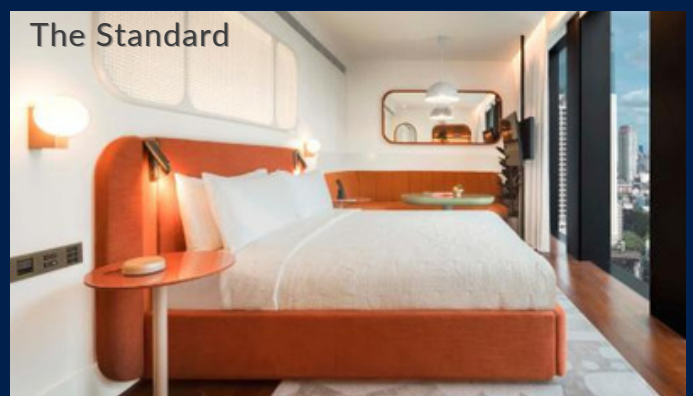

Epson

The Standard