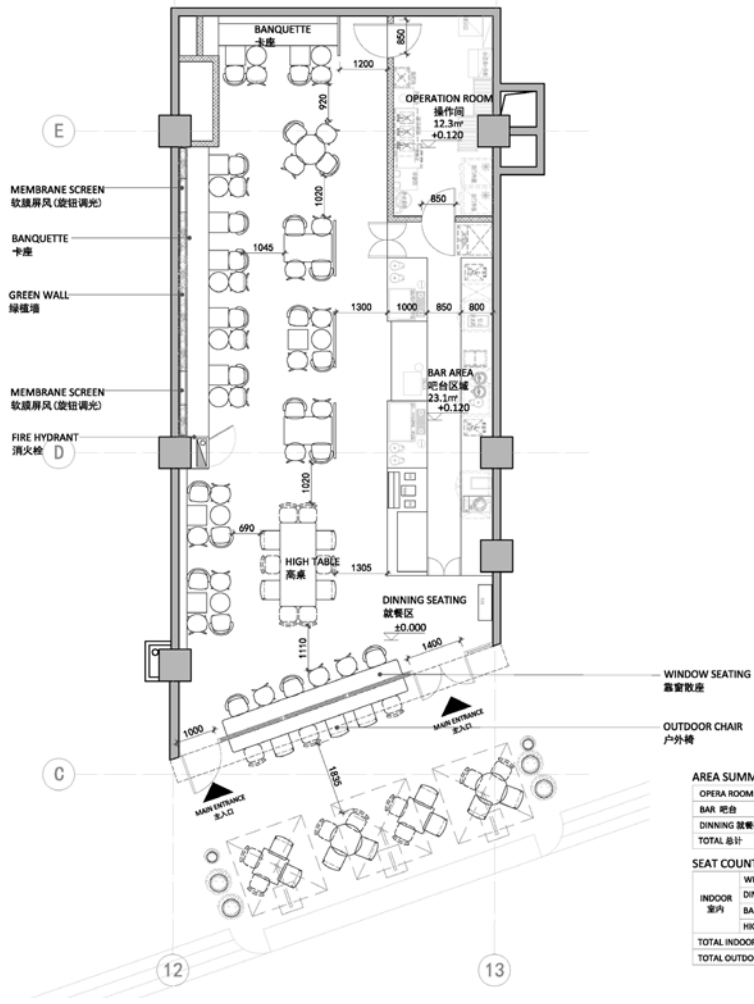

PROJECT EXPERIENCE-Saigon Mama Jiuguang

Location: Shanghai, China, Year 2021

Responsibility: Renderings, Partial Construction Drawing

WUXI CLUBHOUSE

PROJECT EXPERIENCE-Wuxi Clubhouse

Location: Shanghai, China, Year 2022

Responsibility: Partial Construction Drawing and Updating

PROJECT EXPERIENCE-Peet's Coffee Guangzhou Tianhe City

Location: Shanghai, China, Year 2021

Responsibility: Layout drawing, Renderings, Construction Drawing, Construction Administration

PROJECT EXPERIENCE - Peet's Coffee Beijing Qilinshe

Location: Beijing, China, Year 2021

Responsibility: Layout drawing, Renderings, Construction Drawing, Construction Administration

AREA SUMMARY 面积 (单位: m²)

OPERATION ROOM 操作间	12.3
BAR 吧台	23.1
DINING SEATING 就餐区	97.5
TOTAL 总计	142

SEAT COUNT 座位数 (单位: 个)

WINDOW SEATING 靠窗软座	6
INDOOR DINING SEATING 就餐座位	24
室内 BANQUETTE 卡座	26
HIGH TABLE 高桌	10
TOTAL INDOOR 室内总计	66
TOTAL OUTDOOR 室外总计	22