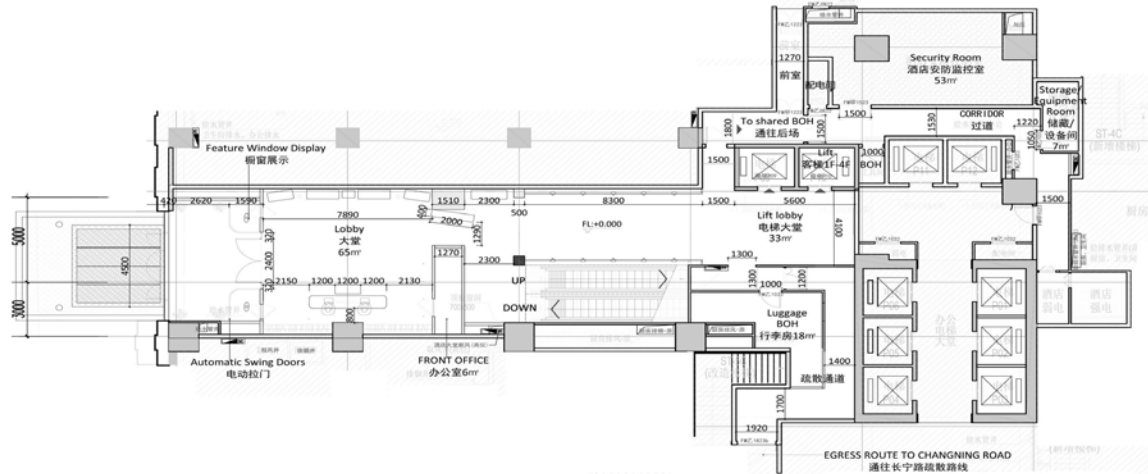

PROJECT EXPERIENCE-Hyatt Centric Hotel Shanghai

Location: Shanghai, China, Year 2021-2022

Responsibility: Construction Drawing Updating, Construction Administration