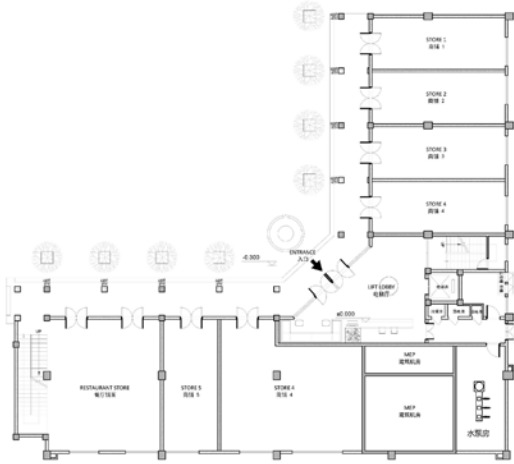

CHANG PALACE

PROJECT EXPERIENCE-CHANG PALACE HOTEL

Location: Vientiane, Laos Year 2022

Responsibility: Architecture Exterior Design, Concept, Layout Plan, Renderings