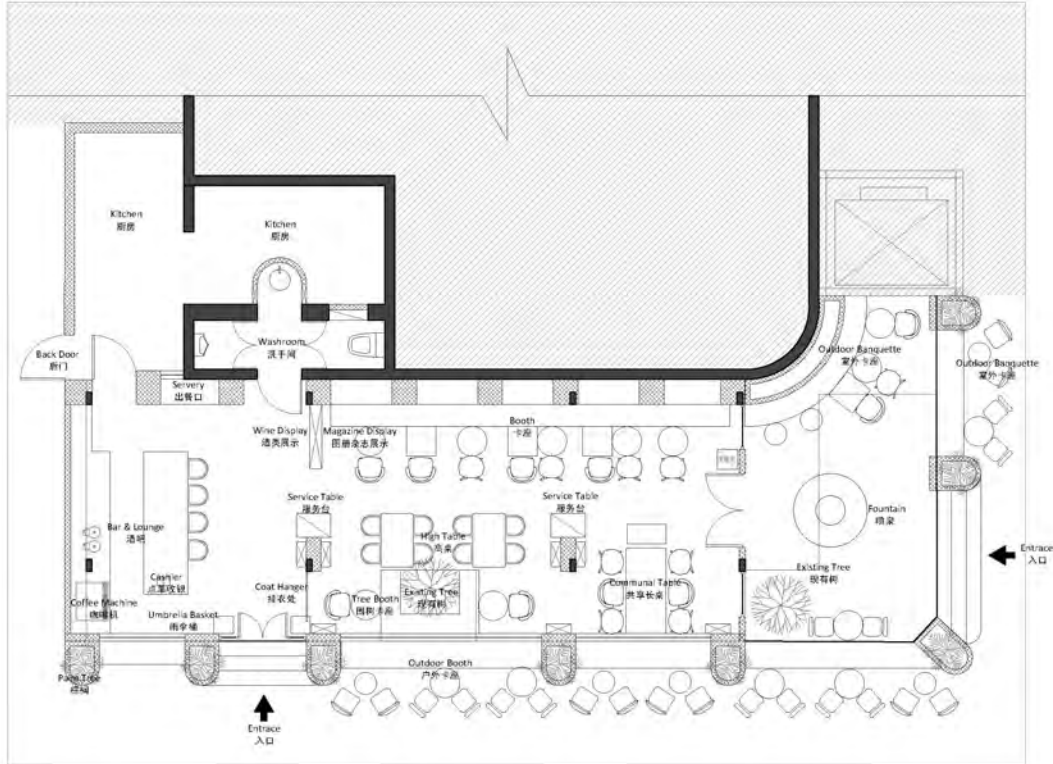

LE JARDIN BISTRO

PROJECT EXPERIENCE-LE JARDIN FRENCH BISTRO

Location: Amoy, China Year 2022

Responsibility: Concept, Layout Plan, Design Development, Renderings, Construction Drawing, Construction Administration

CONCEPT INNER GARDEN

Arousing the inner desire and fantasy for the garden under the city of concrete. Offering a city oasis by using natural plants, garden-party like layout, outdoor rough and raw materials and blurring the line and space between the indoors and outdoors.