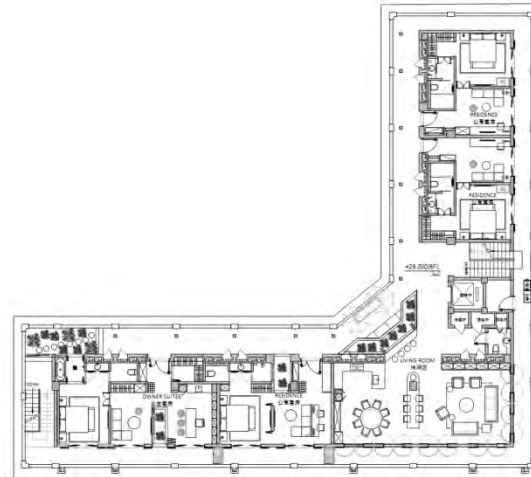

8F LAYOUT PLAN
8F 平面布置图 Scale: 1:150