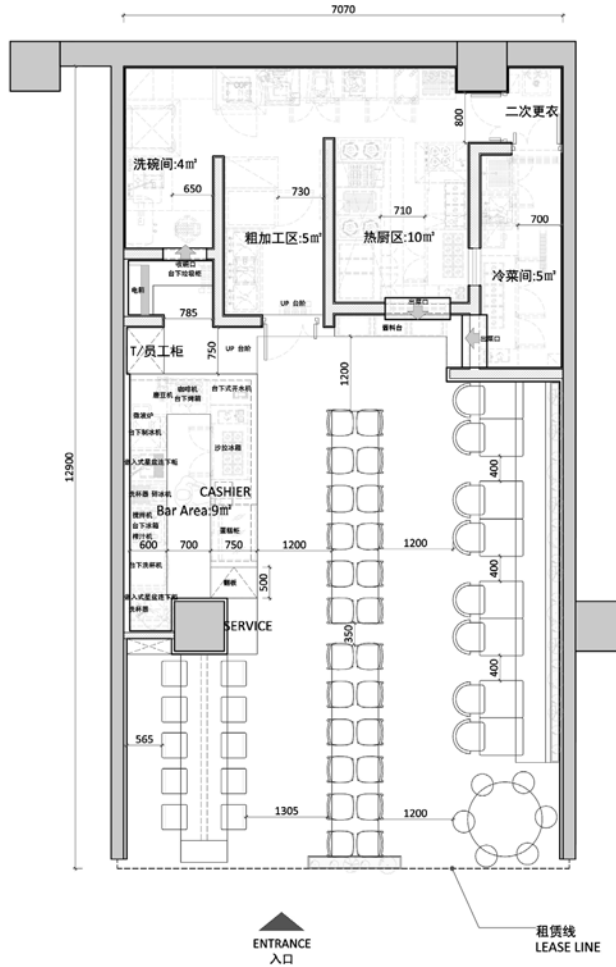

ORIENTAL GARDEN

PROJECT EXPERIENCE-Oriental Garden

Location: Vientiane, Laos Year 2019

Responsibility: Concept, Branding, Layout Plan, Renderings, Construction Drawing, Construction Administration

Floor Plan of Oriental Garden Restaurant F1
Offer buffet for breakfast and serving lunch and dinner

Floor Plan of Oriental Garden Restaurant F2
Lounge area, private box, and hotel event venues

PROJECT EXPERIENCE-Lavazza Coffee

Location: Nanjing, China, Year 2022

Responsibility: Renderings, Construction Drawing

PROJECT EXPERIENCE-Saigon Mama Jiuguang

Location: Shanghai, China, Year 2021

Responsibility: Renderings, Partial Construction Drawing

WUXI CLUBHOUSE

PROJECT EXPERIENCE-Wuxi Clubhouse

Location: Shanghai, China, Year 2022