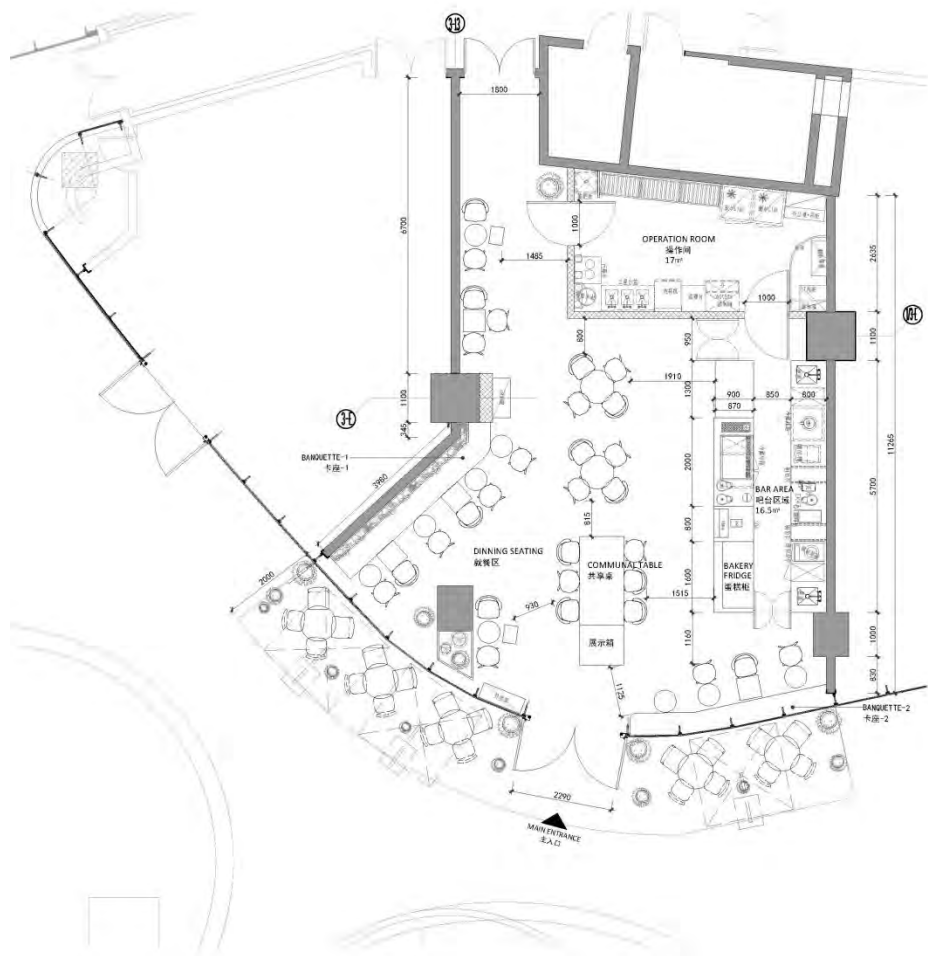

PROJECT EXPERIENCE - Peet's Coffee Beijing Qilinshe

Location: Beijing, China, Year 2021

Responsibility: Layout drawing, Renderings, Construction Drawing, Construction Administration

AREA SUMMARY 面积 (单位: m²)

OPERATION ROOM 操作间	12.3
BAR 吧台	23.1
DINING SEATING 就餐区	97.5
TOTAL 总计	142

SEAT COUNT 座位数 (单位: 个)

WINDOW SEATING 靠窗软座	6
INDOOR DINING SEATING 就餐座位	24
室内 BANQUETTE 卡座	26
HIGH TABLE 高桌	10
TOTAL INDOOR 室内总计	66
TOTAL OUTDOOR 室外总计	22

PROJECT EXPERIENCE-Peet's Coffee Su River Bay

Location: Shanghai, China, Year 2021

Responsibility: Layout Plan Drawing, Renderings, Construction Drawing, Construction Administration

AREA SUMMARY 面积 (单位: m²)	
OPERATION ROOM 操作间	17
BAR 吧台	16.5
DINING 就餐区	84.5
TOTAL B/H	118
SEAT COUNT 座位数 (单位: 个)	
BANQUETTE-1 卡座-1	32
BANQUETTE-2 卡座-2	7
INDOOR 室内	5
COMMUNAL TABLE 共享桌	5
DINING SEATING 就餐座位	57
TOTAL INDOOR 室内总计	42
OUTDOOR 室外	20
LOOSE SEATING 散座	20
TOTAL 总计	62