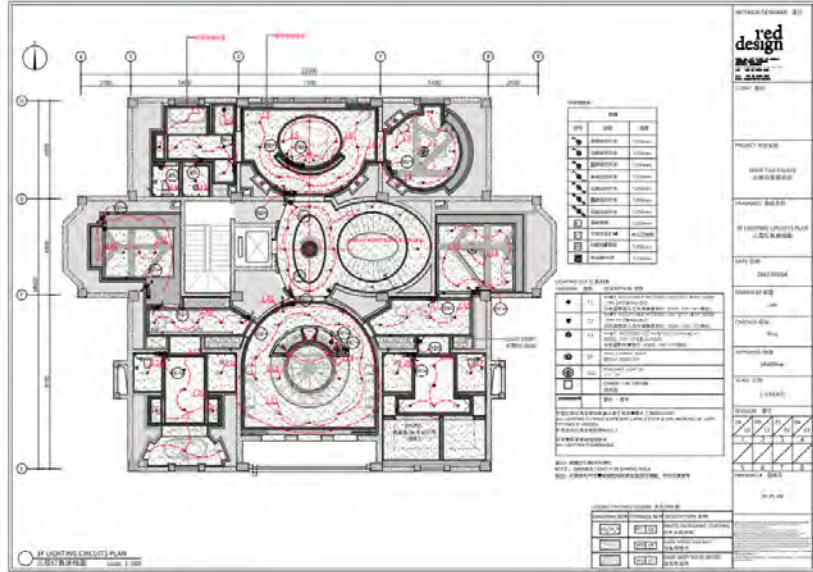

WUXI CLUBHOUSE

PROJECT EXPERIENCE-Wuxi Clubhouse

Location: Shanghai, China, Year 2022

Responsibility: Partial Construction Drawing and Updating