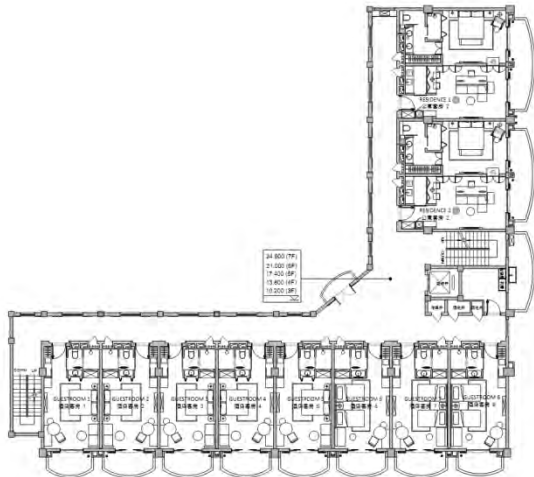

1F LAYOUT PLAN
1F 平面布置图 Scale: 1:150

3F LAYOUT PLAN
3F 平面布置图 Scale: 1:150