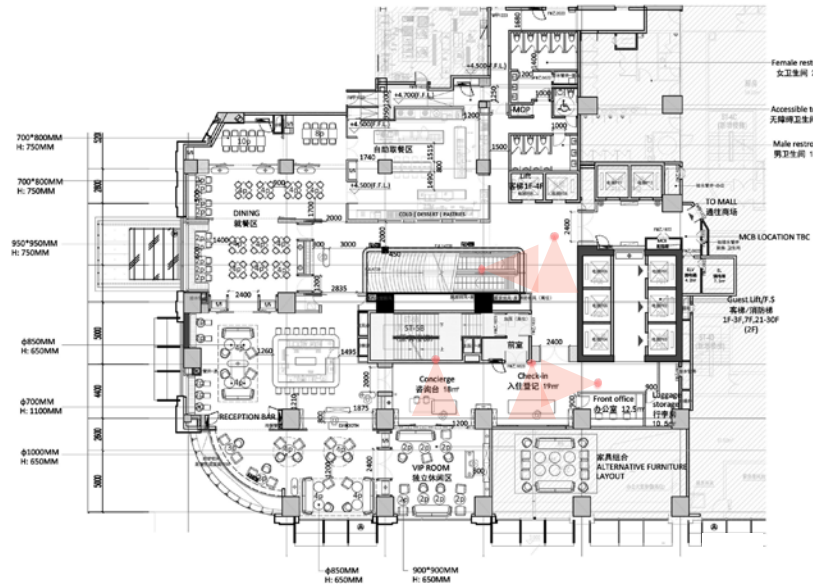

8F LAYOUT PLAN
8F 平面布置图 Scale: 1:150

CHANG PALACE

PROJECT EXPERIENCE-CHANG PALACE HOTEL

Location: Vientiane, Laos Year 2022

Responsibility: Architecture Exterior Design, Concept, Layout Plan, Renderings

CHANG PALACE

PROJECT EXPERIENCE-CHANG PALACE HOTEL

Location: Vientiane, Laos Year 2022

Responsibility: Architecture Exterior Design, Concept, Layout Plan, Renderings

PROJECT EXPERIENCE-Hyatt Centric Hotel Shanghai

Location: Shanghai, China, Year 2021-2022

Responsibility: Construction Drawing Updating, Construction Administration

HYATT CENTRIC™

PROJECT EXPERIENCE-Hyatt Centric Hotel Shanghai

Location: Shanghai, China, Year 2021-2022

Responsibility: Construction Drawing Updating, Construction Administration