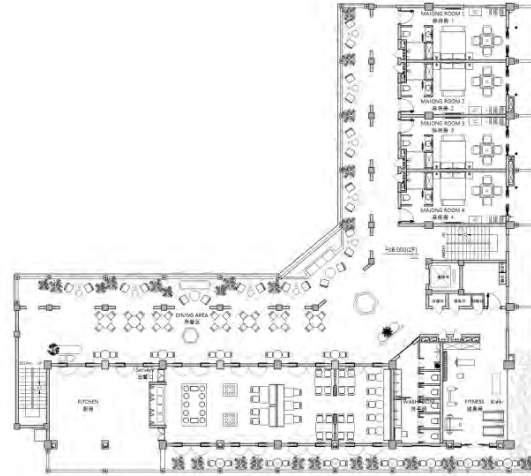

2F LAYOUT PLAN
2F 平面布置图 Scale: 1:150