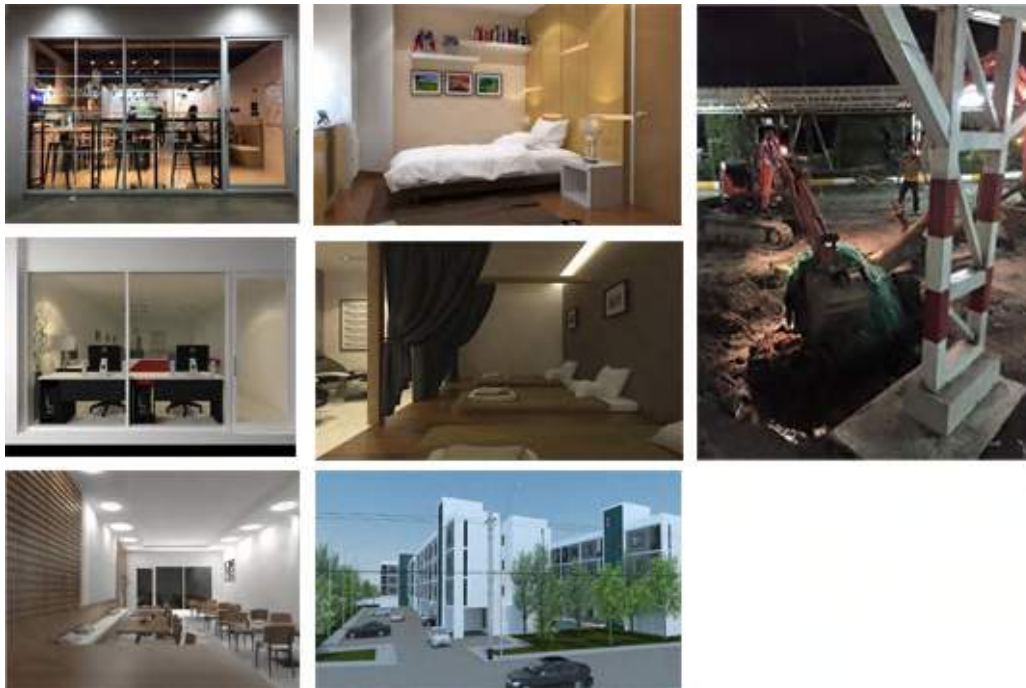

# TIMELINE of portfolio

work with  
Viriya residence Co.Ltd

2016

- Renovate View Point Apartment
- Chick2 Cafe
- Khoahom Restuarant
- Than Khaw Build-in
- Bang Bo soi10 Project
- Printing Store
- Spa

work with  
Viriya residence Co.Ltd