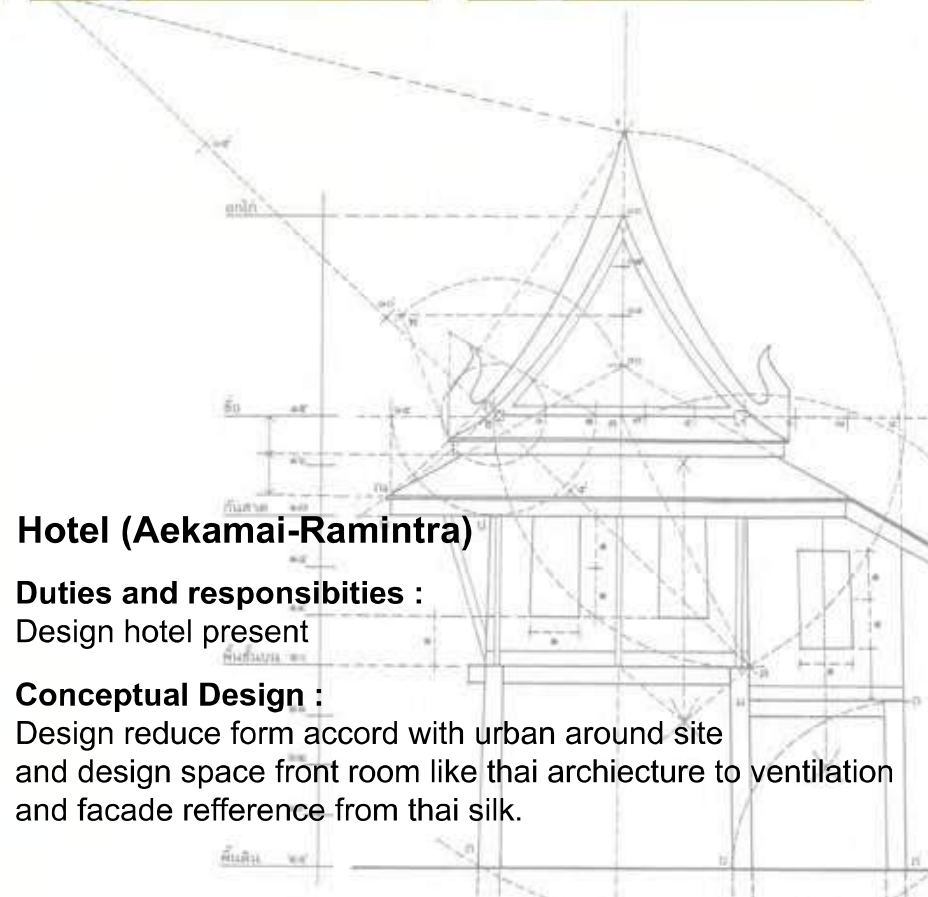

**MK young (Competition)**

**Duties and responsibilities :**

Design universal house

**Conceptual Design :**

Design house for disabled people can use wheel chair to every area in the house and second floor build double roof for ventilation (energy saving).

**Hotel (Aekamai-Ramintra)**

**Duties and responsibilities :**

Design hotel present

**Conceptual Design :**

Design reduce form accord with urban around site and design space front room like thai archiecture to ventilation and facade refference from thai silk.