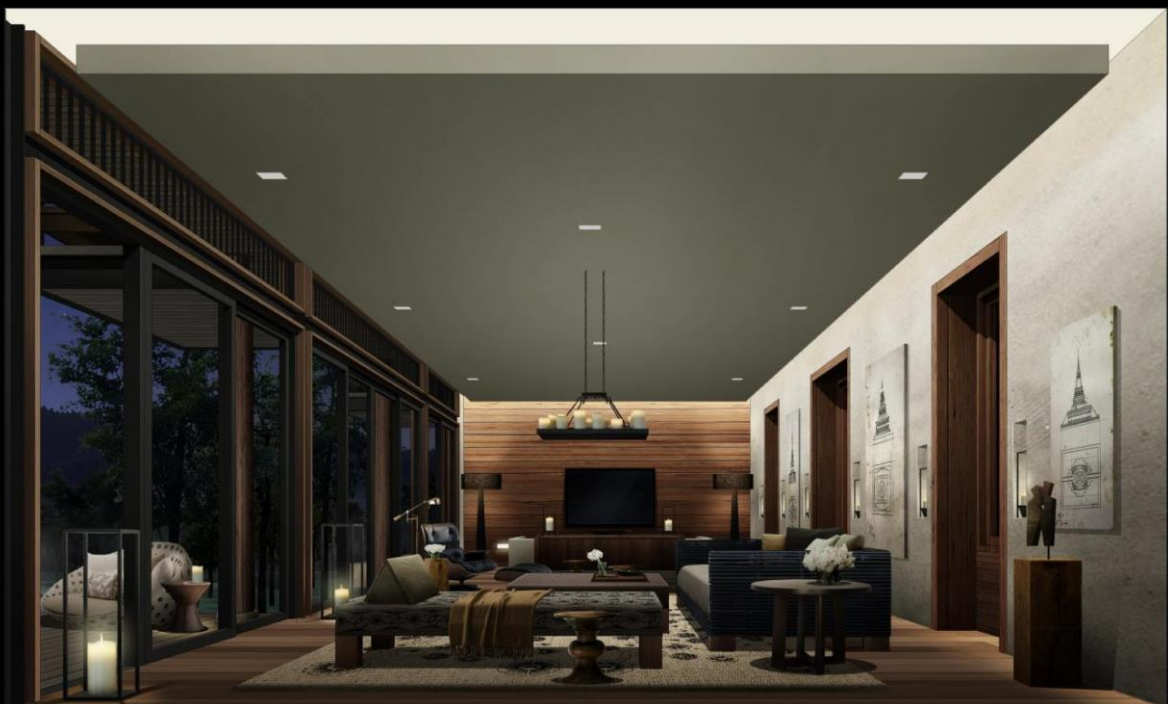

PRIVATE RESIDENCE

THE ROYAL ORCHID HOTEL AT SURIN

SIAM COUNTRY CLUB

KHUN TEWAN RESIDENCE AT HUAHIN

GOD MAKE VILLA AT KHAOYAI

VILLA AT MUAK-LEK

POOL VILLA AT HAAD TIEN BEACH RESORT

KHUN KRITT RESIDENCE