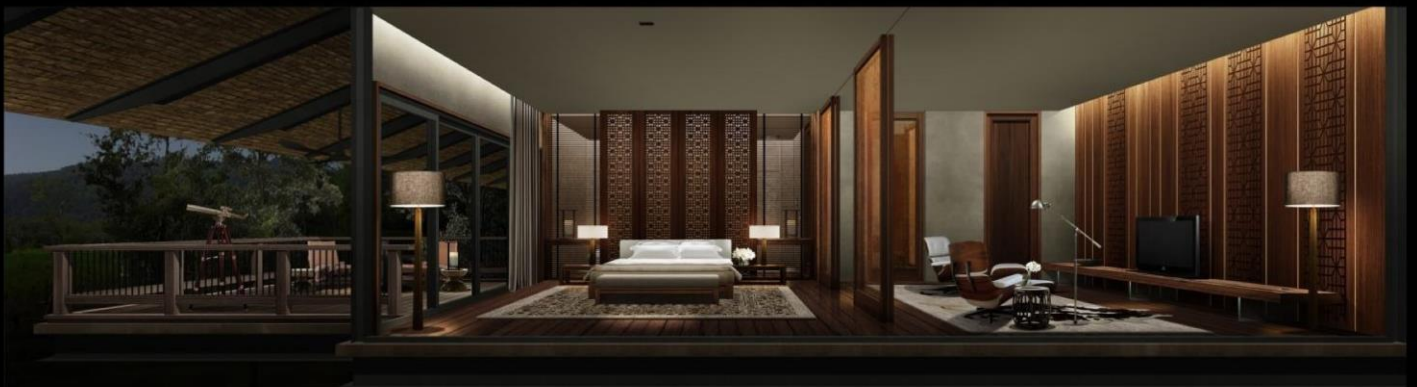

PRIVATE RESIDENCE

THE ROYAL ORCHID HOTEL AT SURIN

SIAM COUNTRY CLUB

KHUN TEWAN RESIDENCE AT HUAHIN

GOD MAKE VILLA AT KHAOYAI

VILLA AT MUAK-LEK

POOL VILLA AT HAAD TIEN BEACH RESORT

KHUN KRITT RESIDENCE