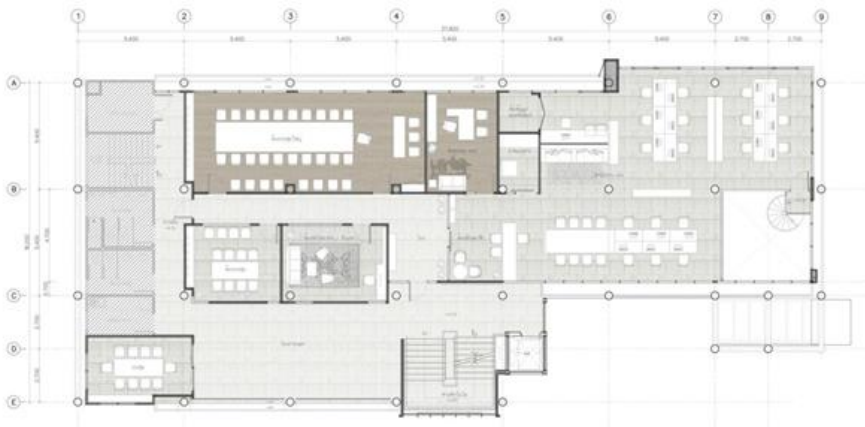

ASA CENTER

PROJECT TYPE OFFICE
LOCATION RAMA9,BKK