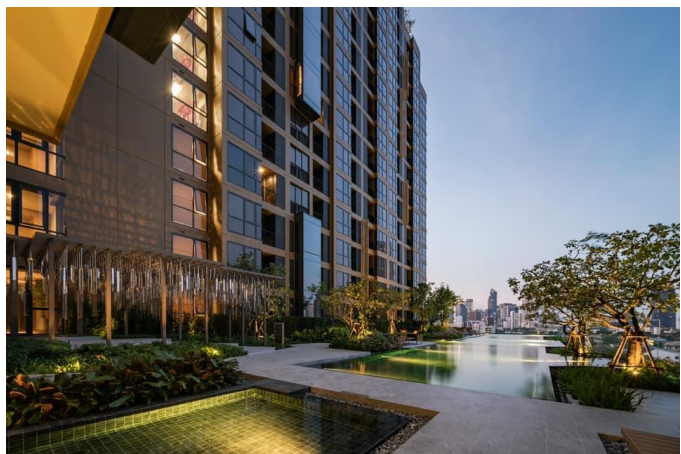

## JW MARRIOT

PROJECT TYPE HOTEL AND OFFICE  
LOCATION RATTANATIBET ROAD, BKK

**PTTLNG COMPANY LIMITED**  
(Design Competition)

PROJECT TYPE OFFICE BUILDING  
LOCATION MAP TA PHUT ,RAYONG