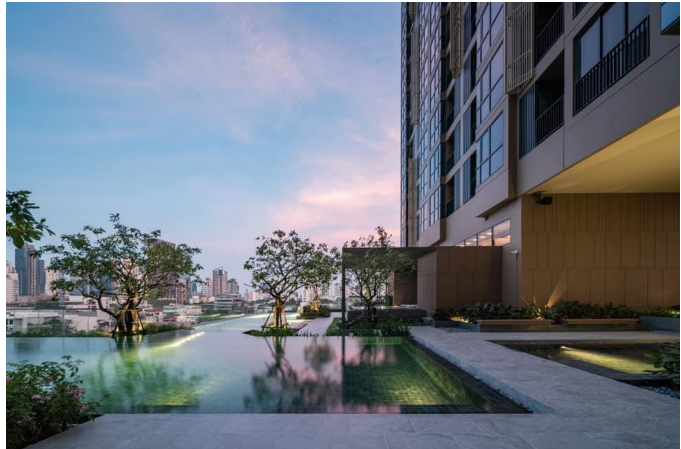

## JW MARRIOT

PROJECT TYPE HOTEL AND OFFICE  
LOCATION RATTANATIBET ROAD, BKK

**PTTLNG COMPANY LIMITED**  
(Design Competition)

PROJECT TYPE OFFICE BUILDING  
LOCATION MAP TA PHUT ,RAYONG