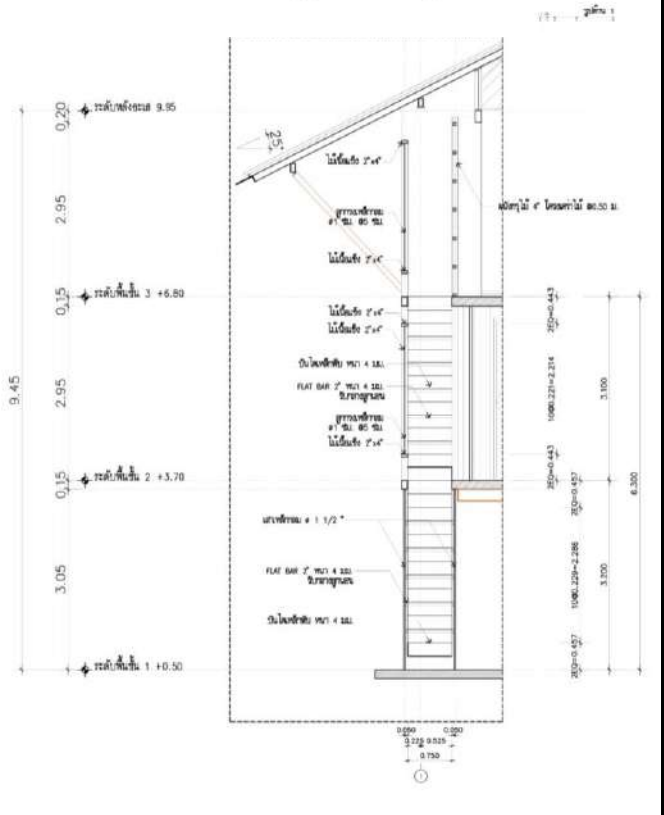

GOD MAKE VILLA AT KHAOYAI