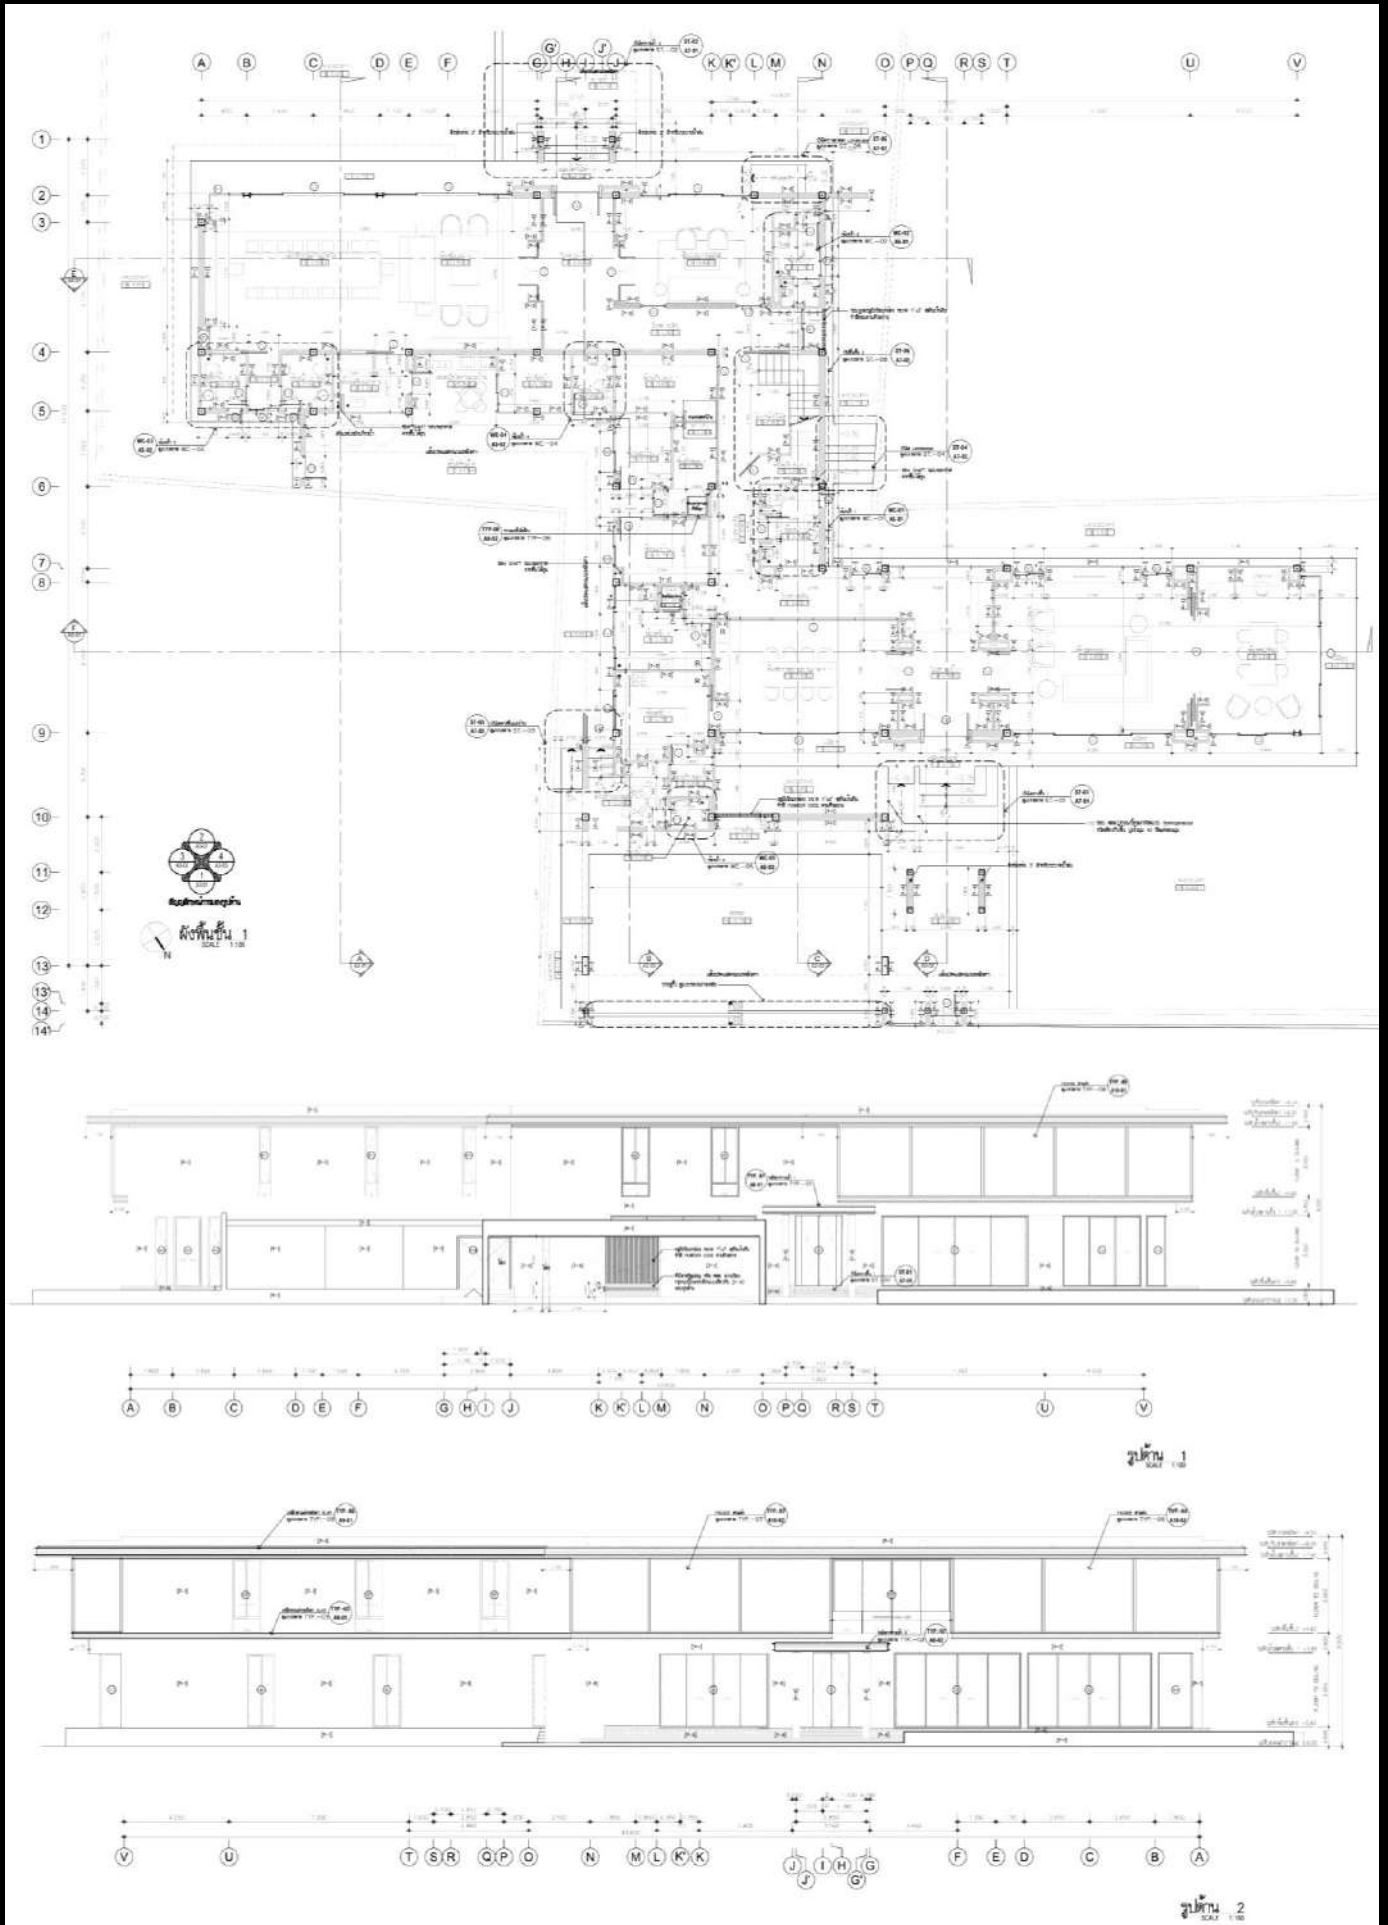

KHUN PANIDA RESIDENCE AT VIEWMAI VILLAGE