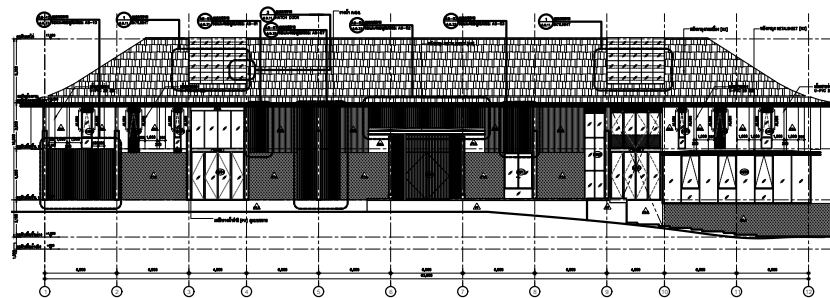

07 MONTANA
RESORTS

08 HEALTH
& HOTEL

09 RAYONG
HOTEL & RESORTS

10 CPN
BUDGET HOTEL

11 INTERIOR
RENDERING

01 WINDMILL RESIDENCE

Location Bangkok, Thailand
Area 5,000 sq.m.
User Owners

3-Storeys 5,000 sq.m. private residential house with 4 different penthouses design under the same roof. The design focusing on most effective space and also having a big family area for them to share, laugh and play on holiday.

02

75 RESIDENCE

Location Bangkok, Thailand
Area 1,000 sq.m.
User Owners

2-Storeys 1,000 sq.m. private residential house. Focusing on 'Open Court' in middle of the house creating space to be shared in family during the day and also provide light and good ventilation to the house.