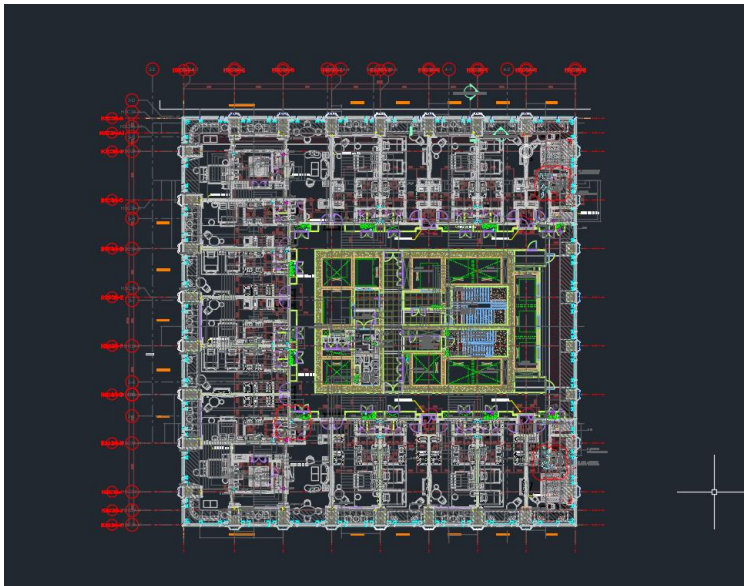

stonehenge
inter
2021-2023

OHTER

2015-2023

OHTER

2015-2023

Overall Skill & Experience

- Inspection
- Management
- Documentation
- Material knowledge
- Design
- Cost management
- Negotiation
- Methodology

Architectural
Façade
Interior
Landscape