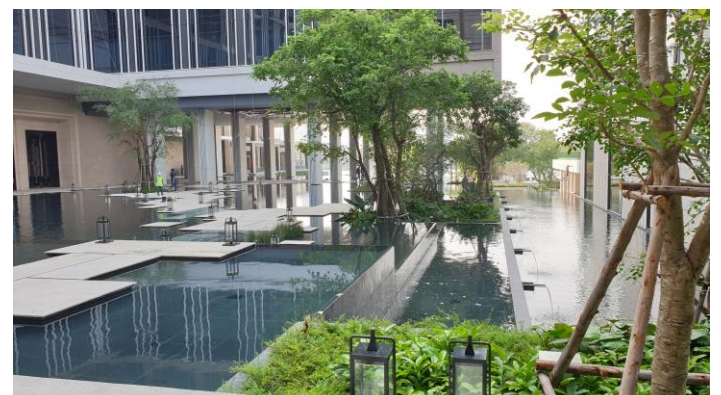

Project Landmark water font

- Four season Hotel
- Four season Resident
- Capella

Construction Consultant

- Site management
- Inspection
- Four season zone
- Hand over to client & operator
- All zone(Guestroom & Amenities)