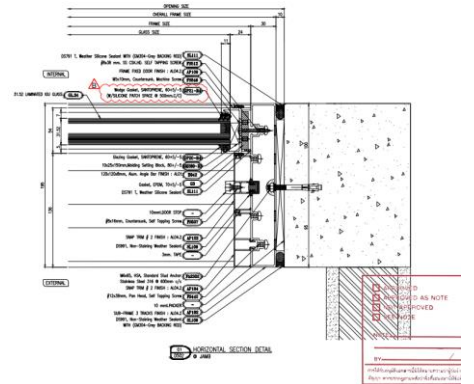

stonehenge
inter
2021-2023

OHTER

2015-2023

OHTER

2015-2023

Overall Skill & Experience

- Inspection
- Management
- Documentation
- Material knowledge
- Design
- Cost management
- Negotiation
- Methodology

Architectural
Façade
Interior
Landscape