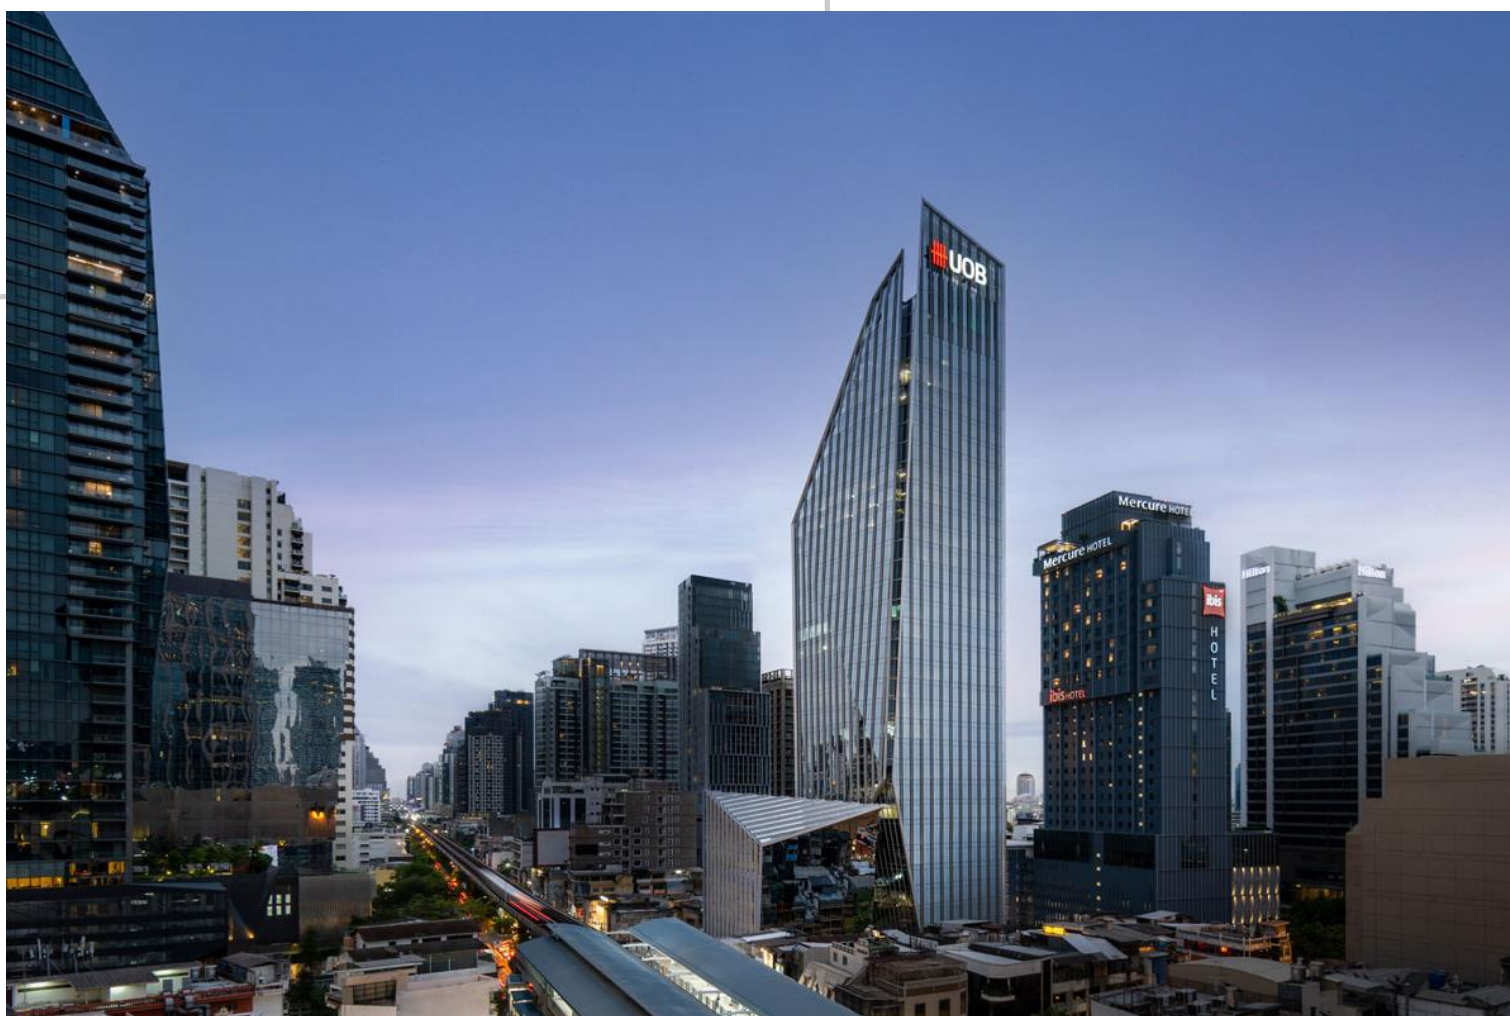

Project UOB head office

- Office building

Construction Consultant

- Site management
- Inspection
- Drawing & Material approval
- Façade
- Architectural
- Interior
- Land scape
- signage

stonehenge
inter
2021