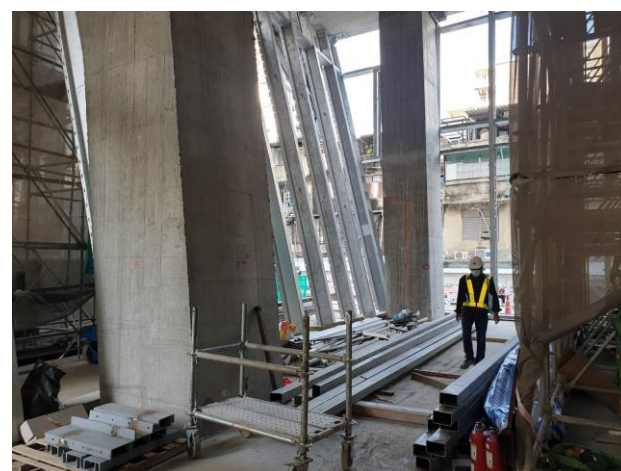

Project UOB head office

- Office building

Construction Consultant

- Site management
- Inspection
- Drawing & Material approval
- Façade
- Architectural
- Interior
- Land scape
- signage

stonehenge
inter
2021