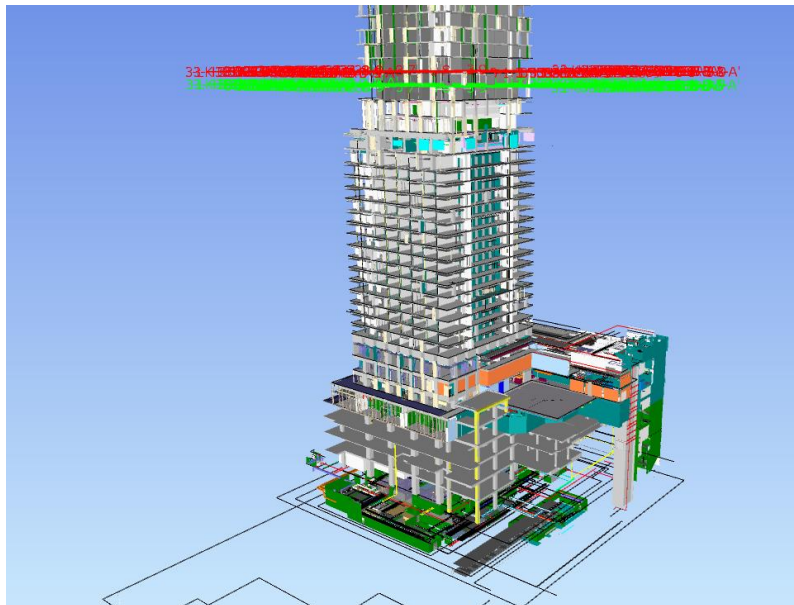

stonehenge
inter
2021-2023

OHTER

2015-2023

OHTER

2015-2023

Overall Skill & Experience

- Inspection
- Management
- Documentation
- Material knowledge
- Design
- Cost management
- Negotiation
- Methodology

Architectural
Façade
Interior
Landscape