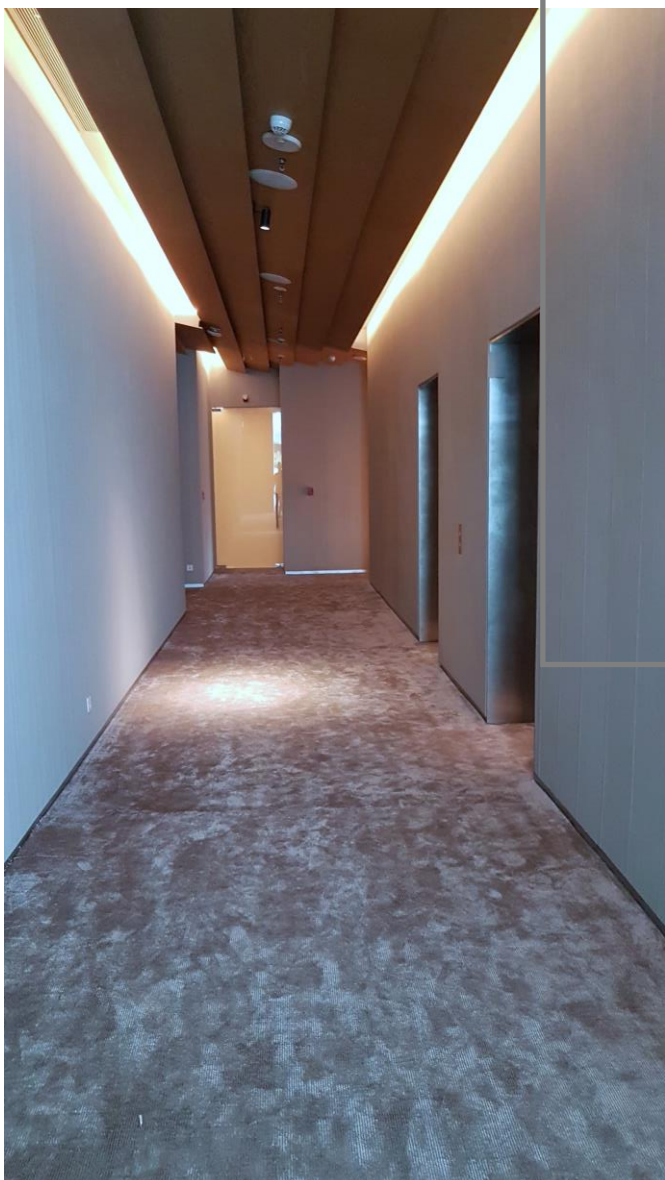

Archetype Thailand

2018-2021

Project mahanakhon

- High raise building
- The ritz carlton
- Hotel
- retail

Construction Consultant

- Site management
- Inspection
- Hand over to client
- All zone

Archetype
Thailand
2018