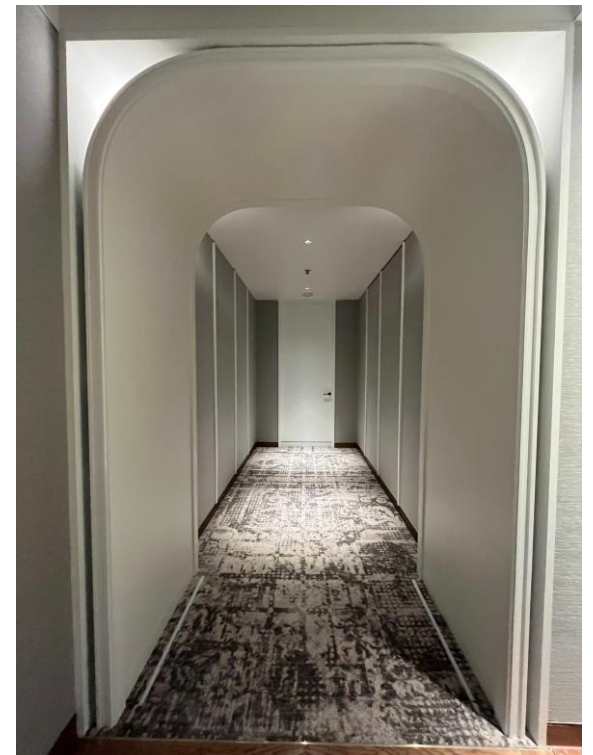

stonehenge
inter
2021

Project One Bangkok

- MEGA Landmark Project
- H3C3A Building
- The ritz carlton hotel
- One89 condominium

Construction Consultant

- Site management
- Inspection
- Drawing & Material approval
- Façade
- Architectural
- Interior
- Land scape
- Heavy kitchen