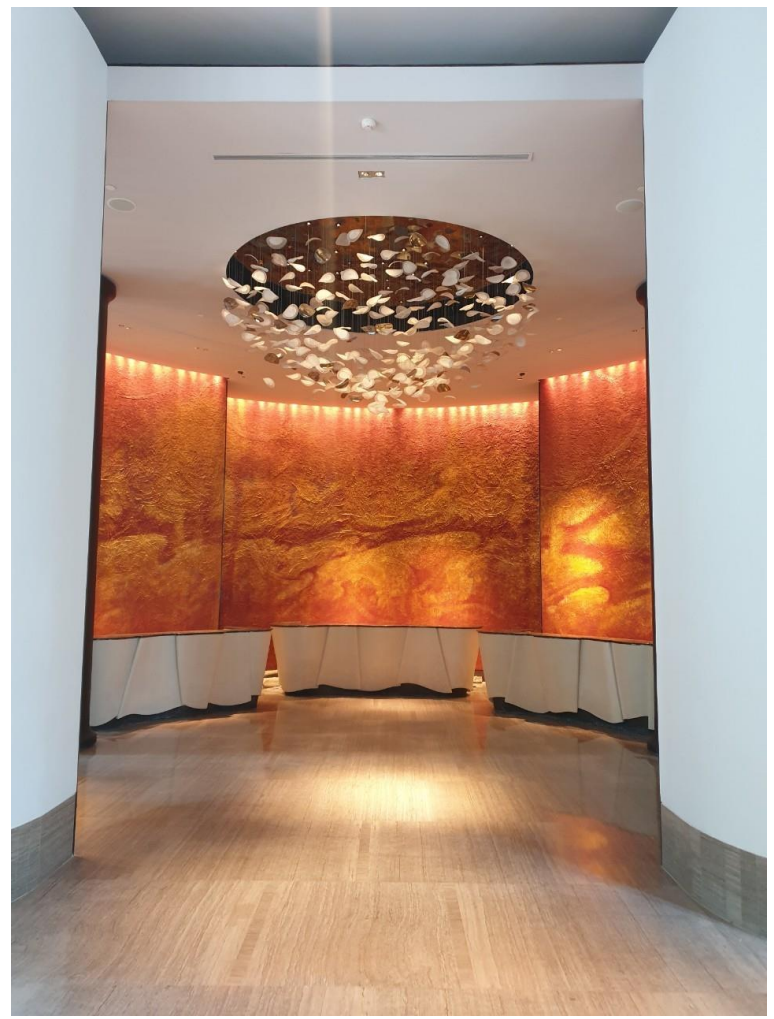

Archetype Thailand

2018-2021

Project mahanakhon

- High raise building
- The ritz carlton
- Hotel
- retail

Construction Consultant

- Site management
- Inspection
- Hand over to client
- All zone

Archetype
Thailand
2018