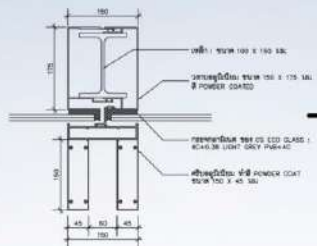

- PERMIT
- TENDER

THE CROWN RAMA 4

CONDOMINIUM

LOCATION

RAMA 4 ROAD, SATHORN DISTRICT,
BANGKOK, THAILAND

RESPONSIBILITIES

- EIA
- TENDER
- DETAIL

SCOPE LANGSUAN