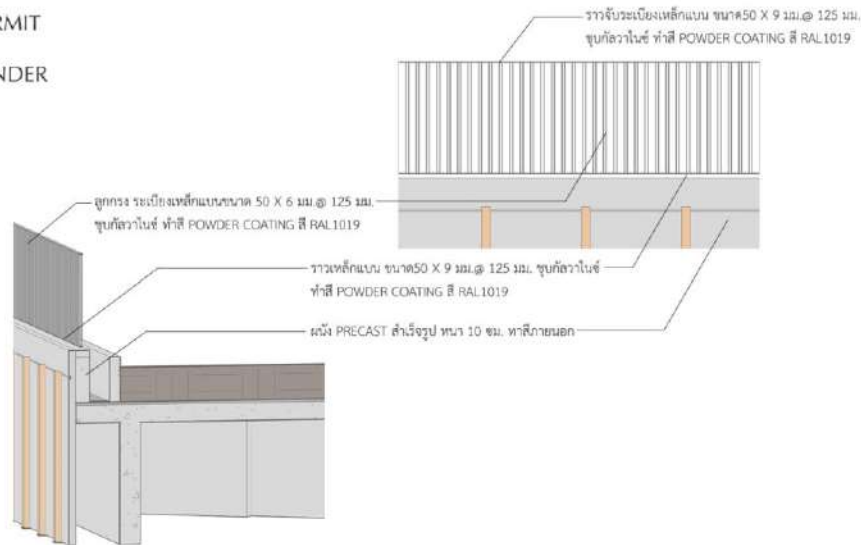

- PERMIT
- TENDER

THE CROWN RAMA 4

CONDOMINIUM

LOCATION

RAMA 4 ROAD, SATHORN DISTRICT,
BANGKOK, THAILAND

RESPONSIBILITIES

- EIA
- TENDER
- DETAIL

SCOPE LANGSUAN