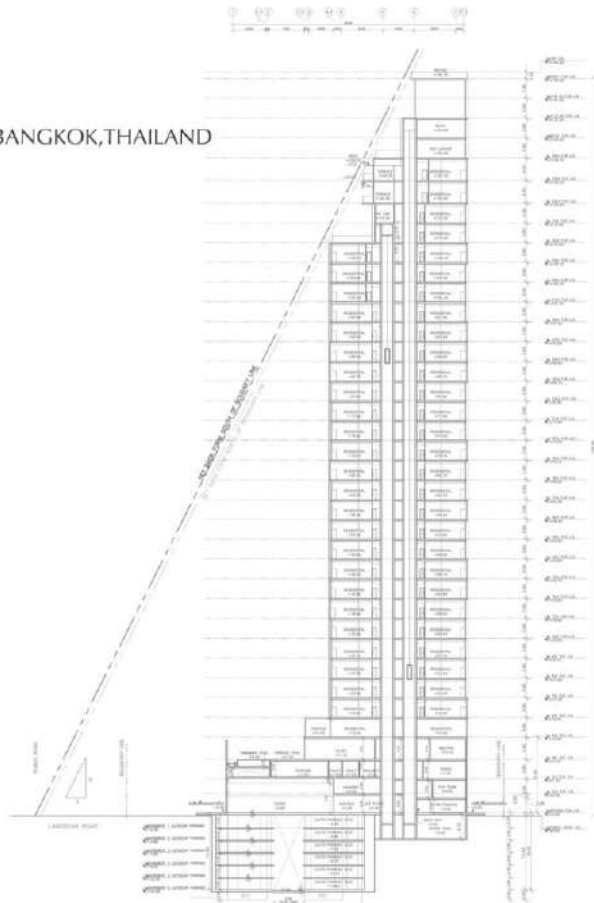

SCOPE LANGSUAN

CONDOMINIUM & SALE GALLERY

LOCATION

LANGSUAN ROAD,
PATHUMWAN DISTRICT, BANGKOK, THAILAND

RESPONSIBILITIES

CONDOMINIUM

- TENDER
- CONSTRUCTION
- GFA & NFA
- DETAIL

SALE GALLERY

- PERMIT
- TENDER