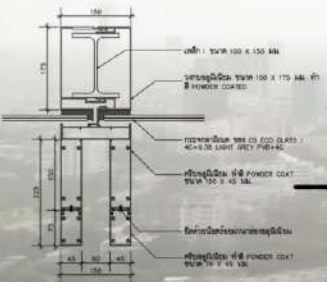

- PERMIT
- TENDER

THE CROWN RAMA 4

CONDOMINIUM

LOCATION

RAMA 4 ROAD, SATHORN DISTRICT,
BANGKOK, THAILAND

RESPONSIBILITIES

- EIA
- TENDER
- DETAIL

SCOPE LANGSUAN