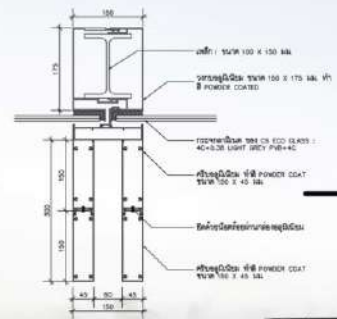

- PERMIT
- TENDER

THE CROWN RAMA 4

CONDOMINIUM

LOCATION

RAMA 4 ROAD, SATHORN DISTRICT,
BANGKOK, THAILAND

RESPONSIBILITIES

- EIA
- TENDER
- DETAIL

SCOPE LANGSUAN