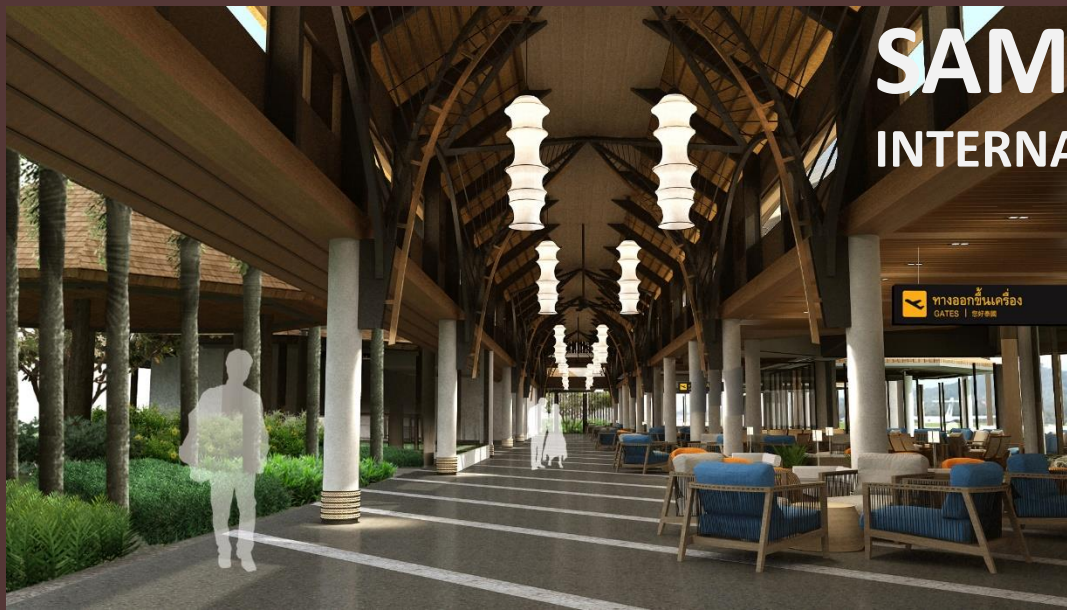

Area : 5,200 Sq.m.

2019

RESPONSIBILITIES

- CONCEPT DESIGN
- DESIGN DEVELOPMENT
- MATERIAL SPECIFICATION
- CONSTRUCTION DRAWING

SAMUI

INTERNATIONAL AIRPORT

Location : Surat Thani

Area : 45,500 Sq.m.