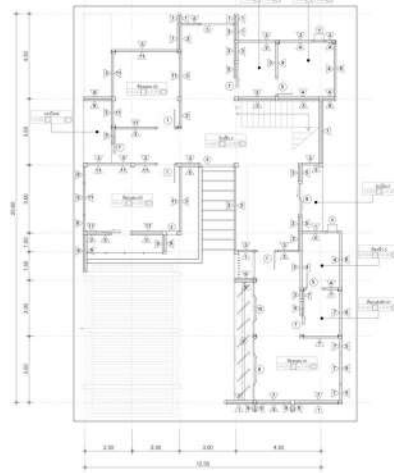

PORT- FOLIO

SUPATCHA SUKTONG

WORK STUDYING

PONGLANG RENOVATE & HOME OFFICE

Elevation-1

Ground Floor Plan

Elevation-2

2nd Floor Plan

Elevation-3

Elevation-4

WORK STUDYING

PONGLANG RENOVATE & HOME OFFICE

-INTERIOR DESIGN-

Ground Floor Plan

2nd Floor Plan

WORK STUDYING | SANO KITCHEN & HOME OFFICE