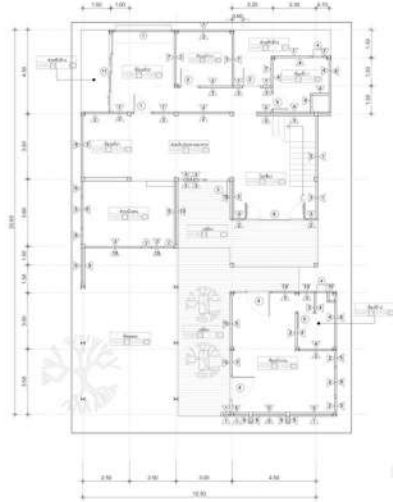

PORT- FOLIO

SUPATCHA SUKTONG

WORK STUDYING

PONGLANG RENOVATE & HOME OFFICE

Elevation-1

Ground Floor Plan

Elevation-2

2nd Floor Plan

Elevation-3

Elevation-4

WORK STUDYING

PONGLANG RENOVATE & HOME OFFICE

-INTERIOR DESIGN-

Ground Floor Plan

2nd Floor Plan

WORK STUDYING | SANO KITCHEN & HOME OFFICE