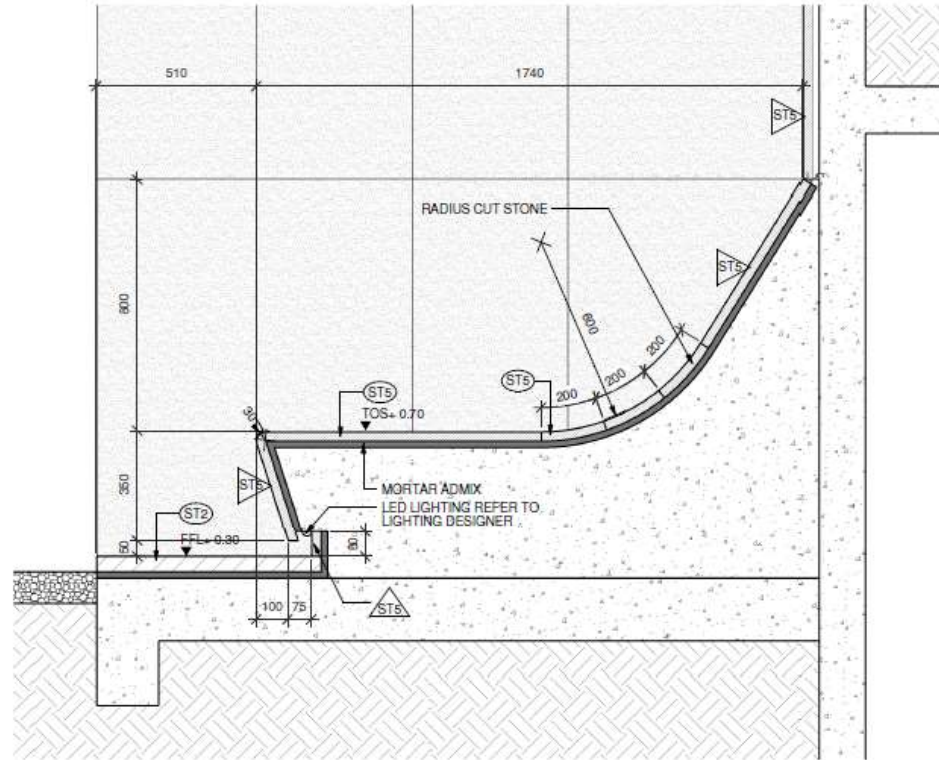

B SEAT TYPE 2 SECTION
1 : 15

Example Drawing by Revit