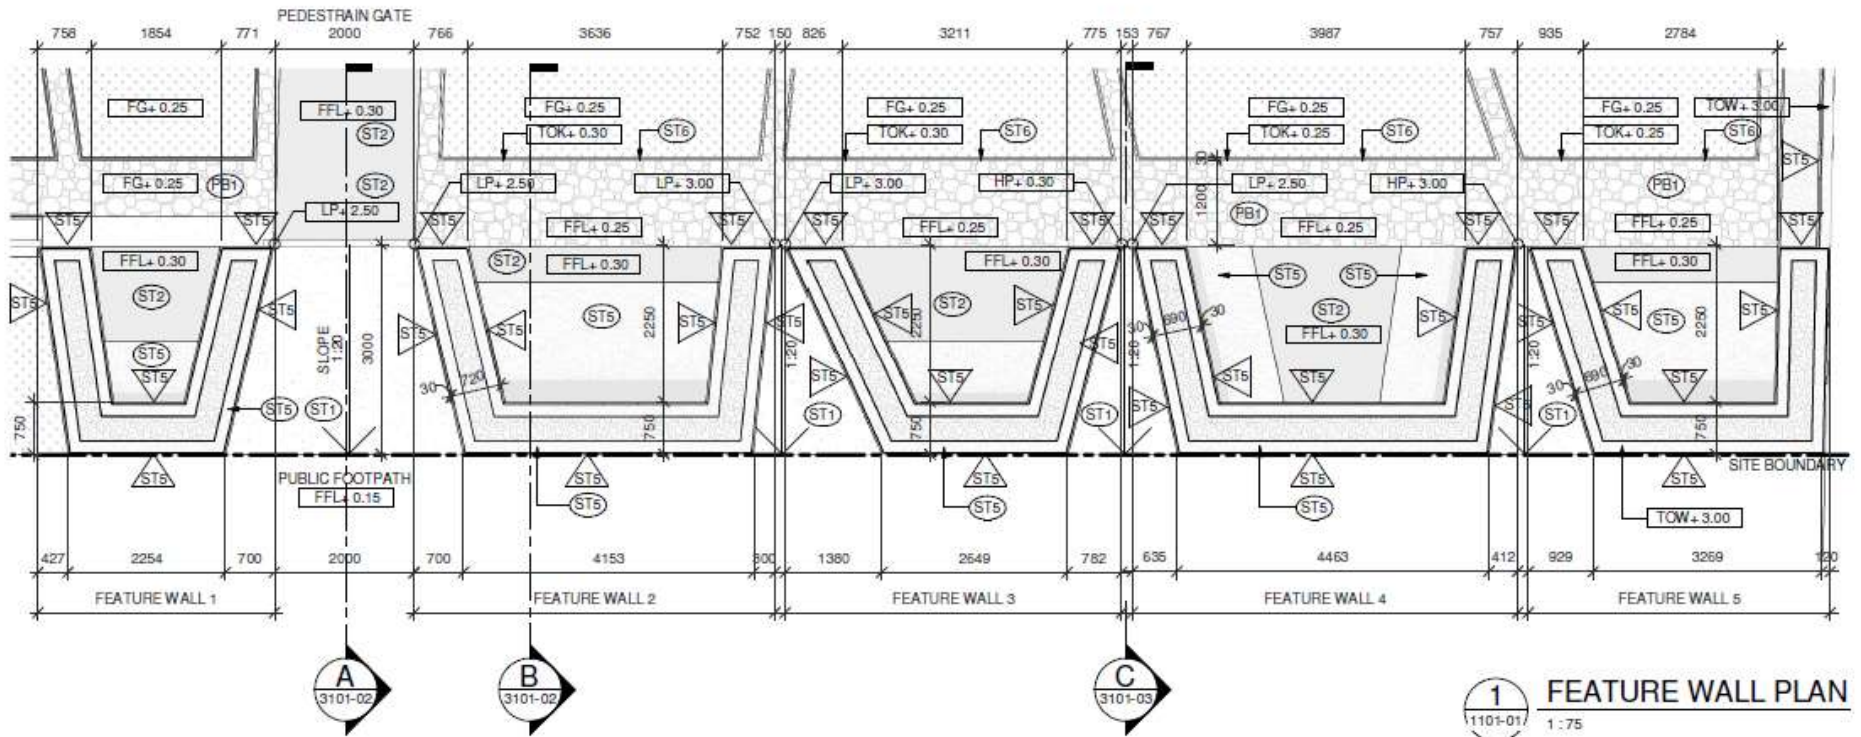

Sukhumvit 38 / Sukhumvit 12 / Sukhumvit 49 (Sansiri Condominium Projects) Bangkok, Thailand

Technician Architect (BIM/Revit)

Shma Company Limited

Modeling-Drawing Revit / Co-ordinate with Landscape architects