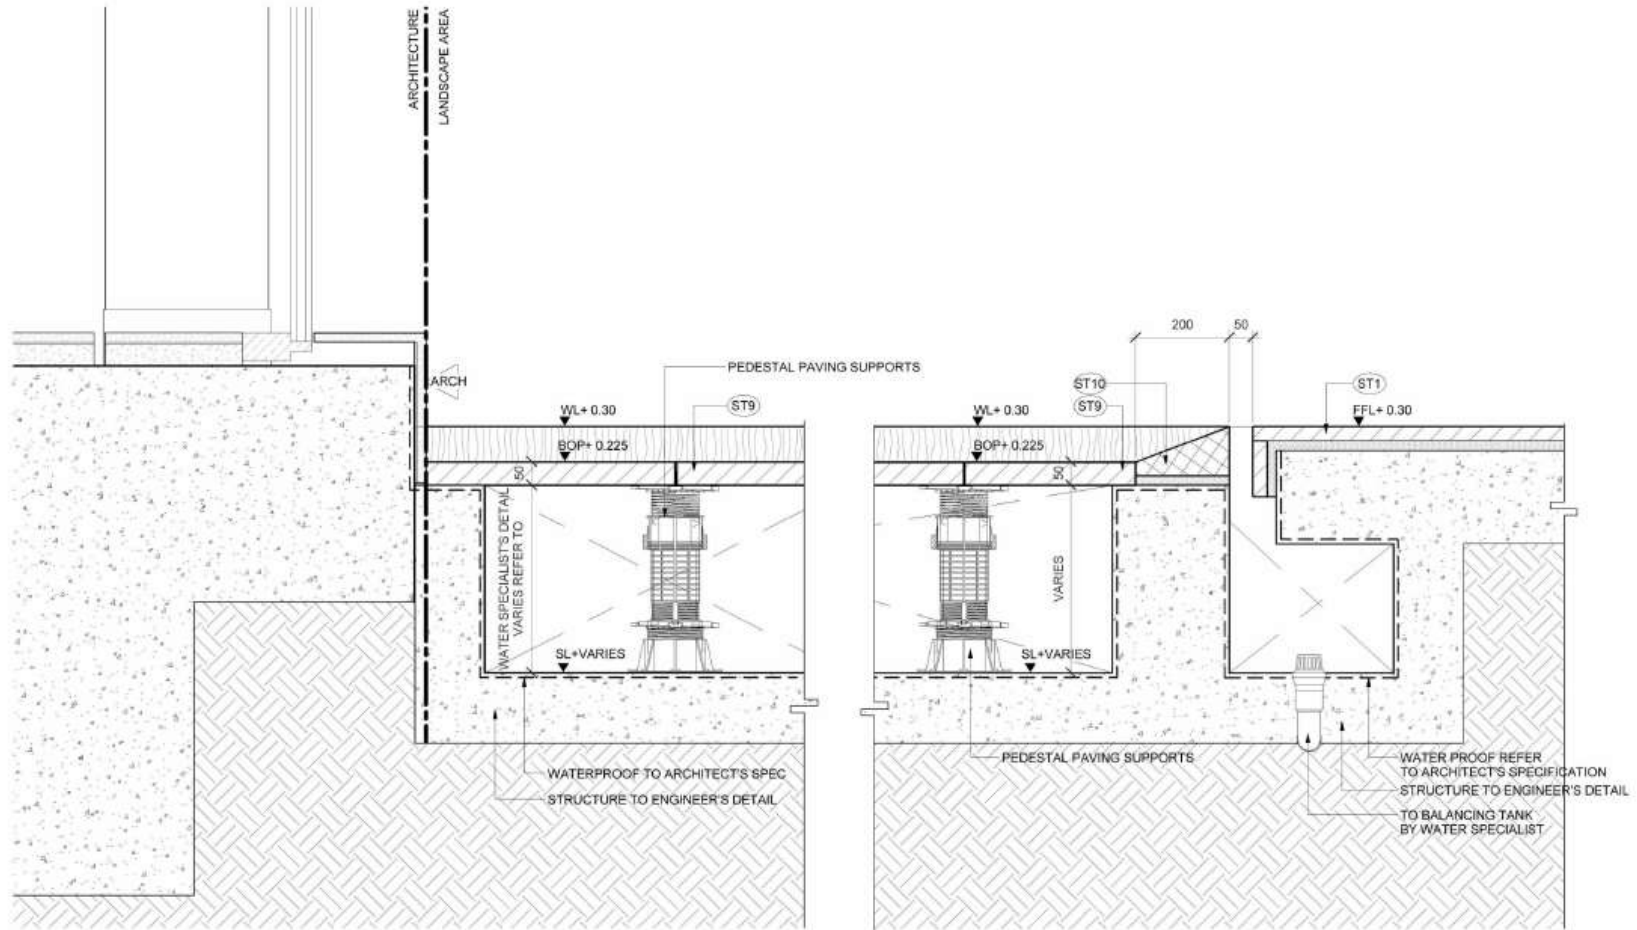

Technician Architect (BIM/Revit)

Shma Company Limited

Modeling-Drawing Revit / Co-ordinate with Landscape architects

A WF TYPICAL EDGE DETAIL A
4401-01 1:10

B WF TYPICAL EDGE DETAIL B
4401-01 1:10

Example Drawing by Revit