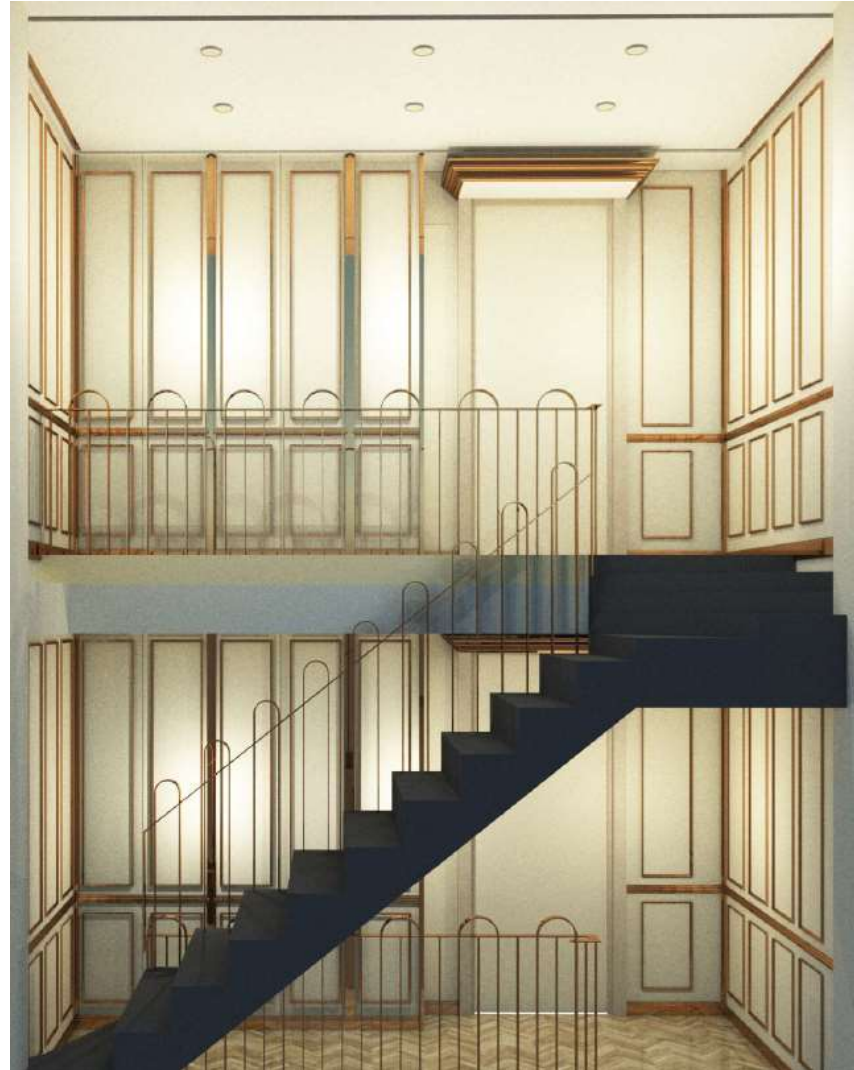

Sawasdee Suite Hotel Project

Petchburi19, Bangkok

Freelance as Architect

Interior Design and consult for renovation projects (Expansion)

R
P
E
C
K