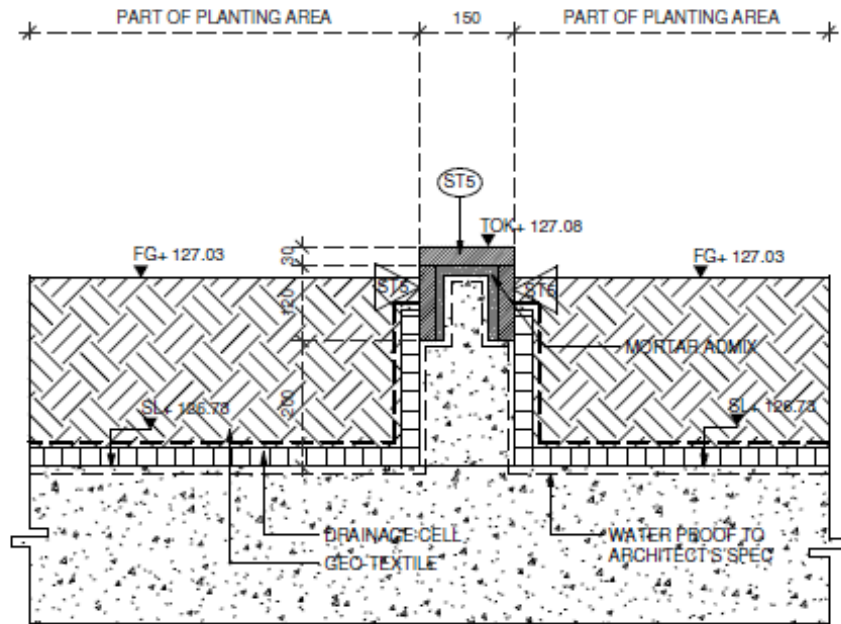

2 PLANTER KERB 2 - PLANTING AREA
1:10