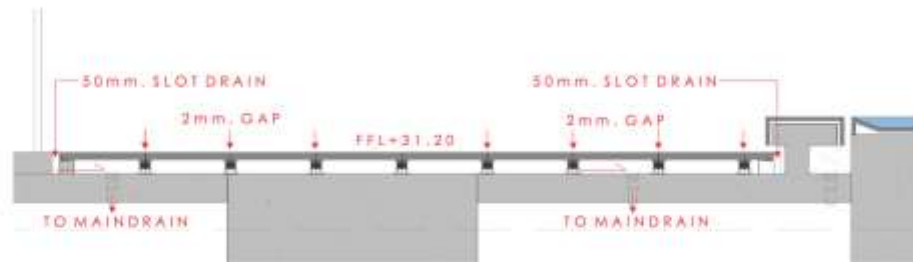

Sukhumvit 38 / Sukhumvit 12 / Sukhumvit 49 (Sansiri Condominium Projects) Bangkok, Thailand

Technician Architect (BIM/Revit)

Shma Company Limited

Modeling-Drawing Revit / Co-ordinate with Landscape architects