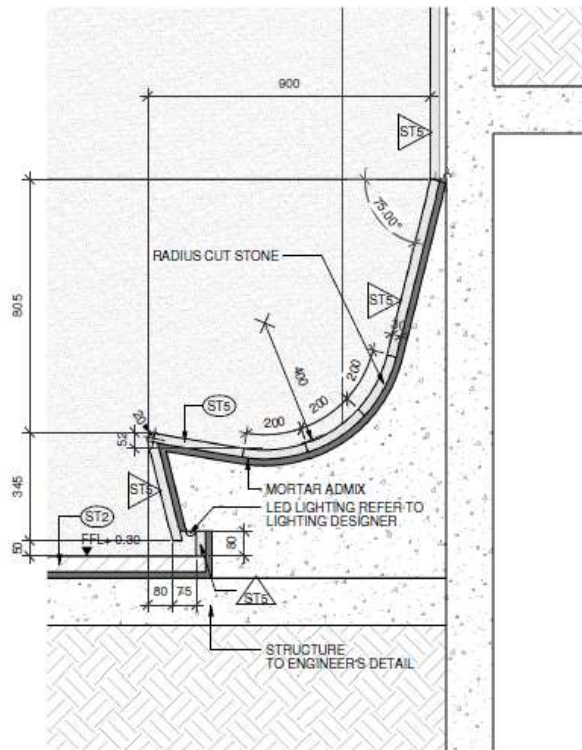

Sukhumvit 38 / Sukhumvit 12 / Sukhumvit 49 (Sansiri Condominium Projects) Bangkok, Thailand

Technician Architect (BIM/Revit)

Shma Company Limited

Modeling-Drawing Revit / Co-ordinate with Landscape architects

A SEAT TYPE 1 SECTION
1 : 15