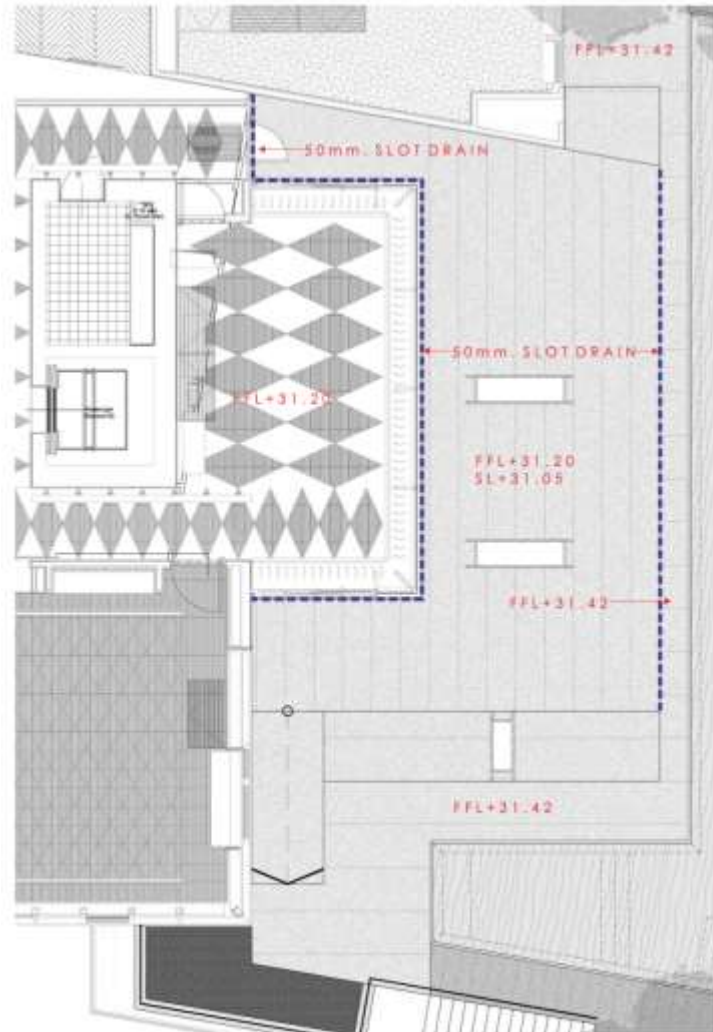

Sukhumvit 38 / Sukhumvit 12 / Sukhumvit 49 (Sansiri Condominium Projects) Bangkok, Thailand

Technician Architect (BIM/Revit)

Shma Company Limited

Modeling-Drawing Revit / Co-ordinate with Landscape architects