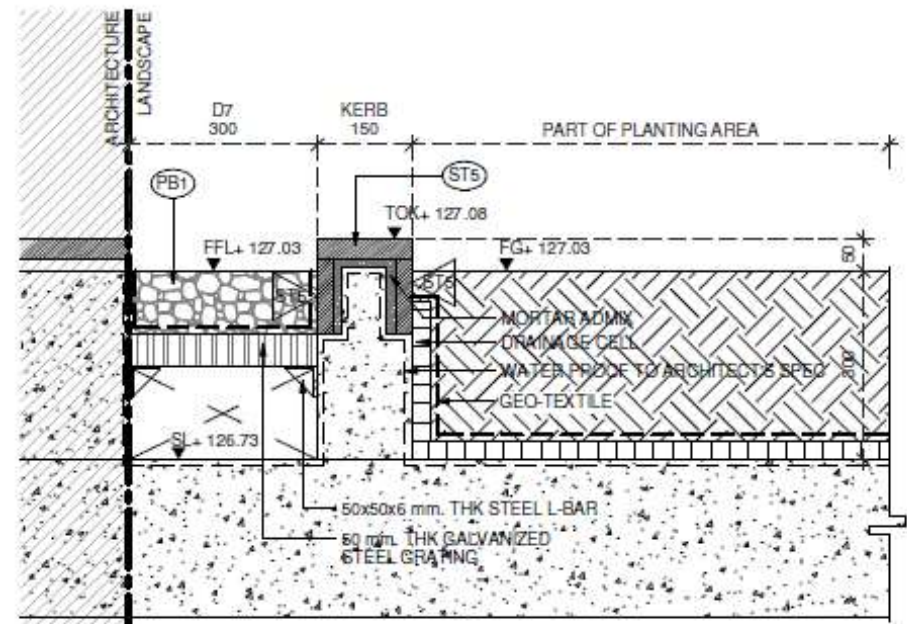

3 PLANTER KERB 2 - OPEN GUTTER
1:10