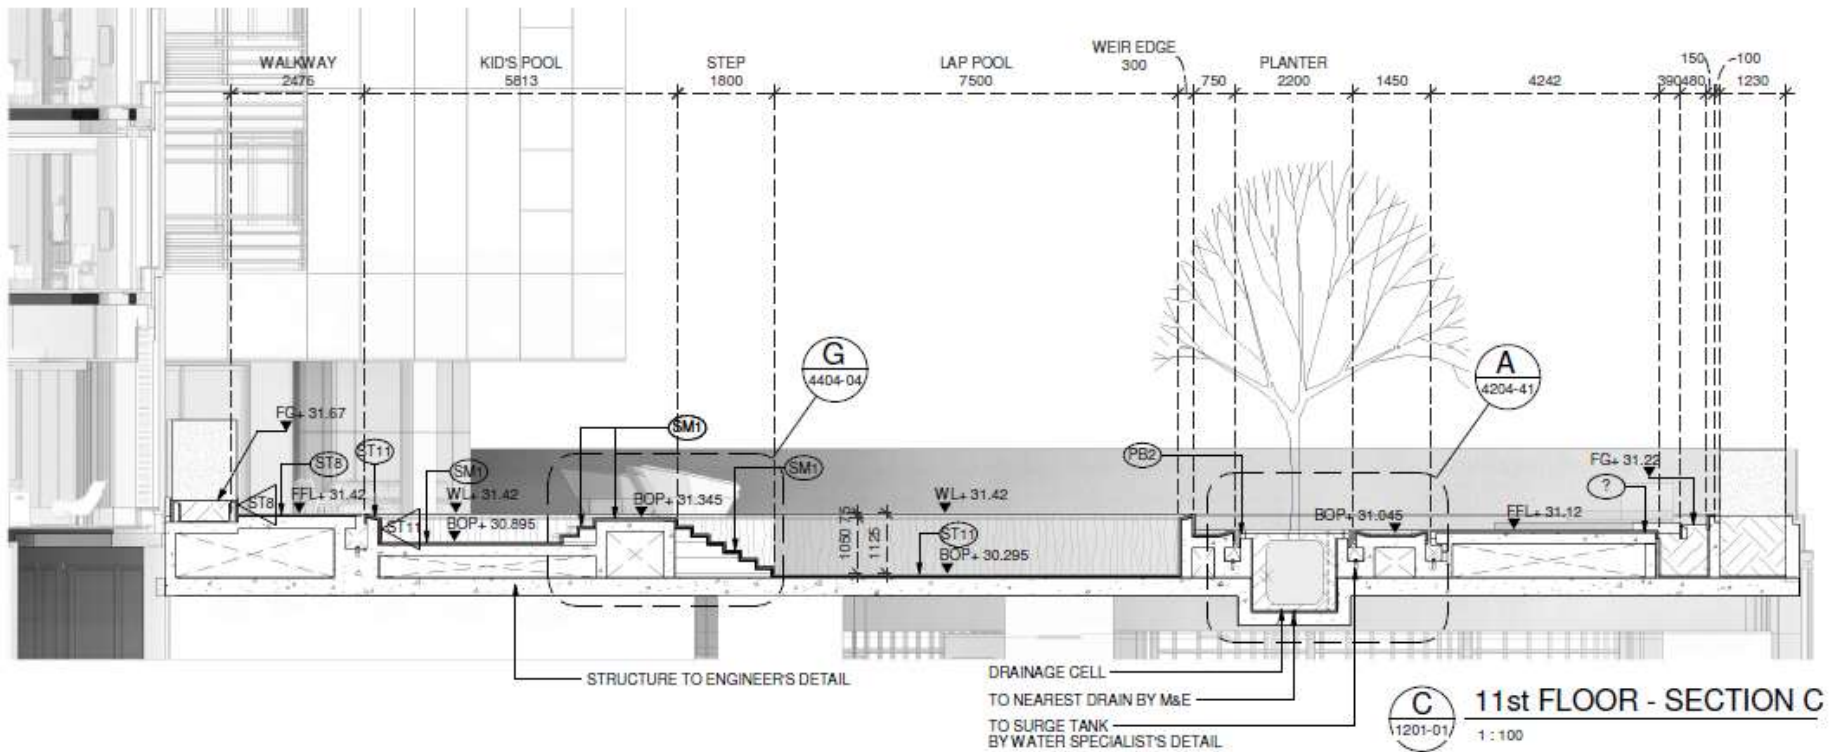

Sukhumvit 38 / Sukhumvit 12 / Sukhumvit 49 (Sansiri Condominium Projects) Bangkok, Thailand

Technician Architect (BIM/Revit)

Shma Company Limited

Modeling-Drawing Revit / Co-ordinate with Landscape architects

Example Drawing by Revit