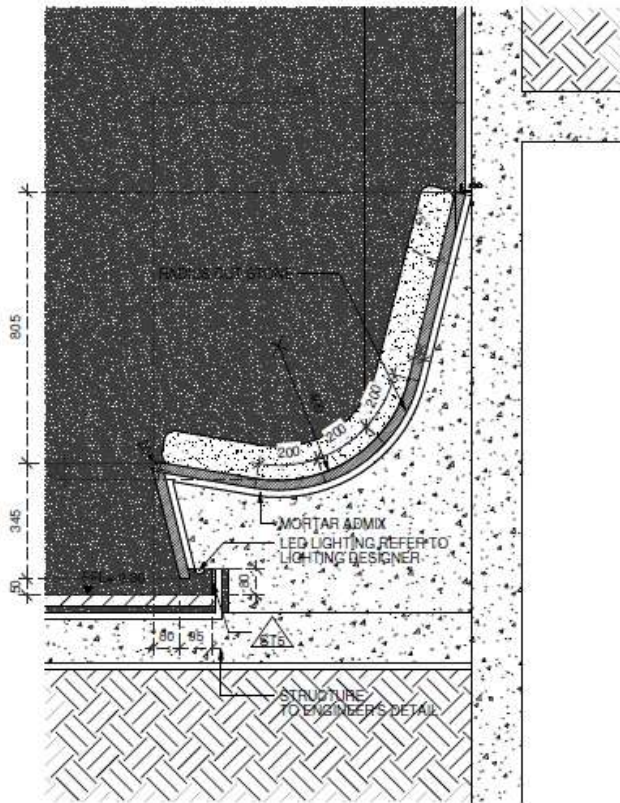

Sukhumvit 38 / Sukhumvit 12 / Sukhumvit 49 (Sansiri Condominium Projects) Bangkok, Thailand

Technician Architect (BIM/Revit)

Shma Company Limited

Modeling-Drawing Revit / Co-ordinate with Landscape architects

A SEAT TYPE 1 SECTION
1:15