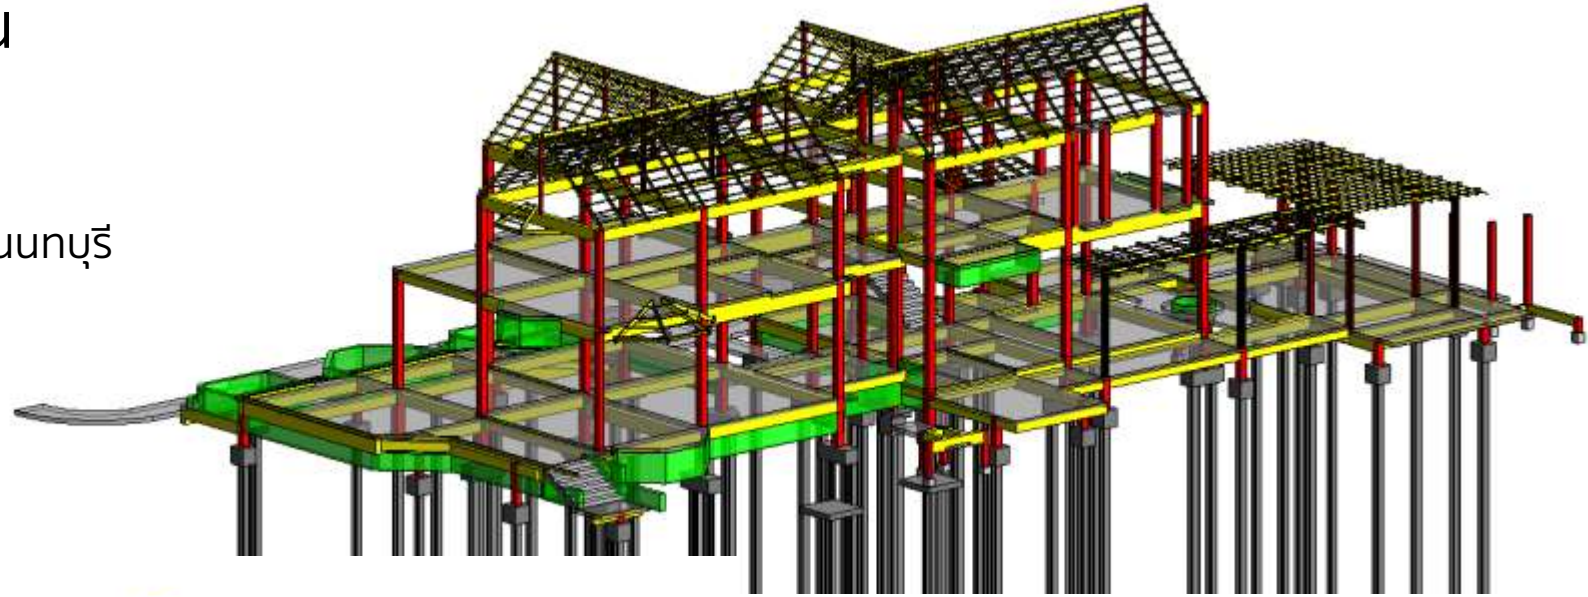

PROJECT : บ้านพักอาศัย สูง 2 ชั้น

OWNER : คุณ กิติเมธี มนต์เสรีนุสรณ์

LOCATION : ช.ศรีสมาน ต.บ้านใหม่ อ.ปากเกร็ด จ.นนทบุรี

ARCHITECT : DIU Architect