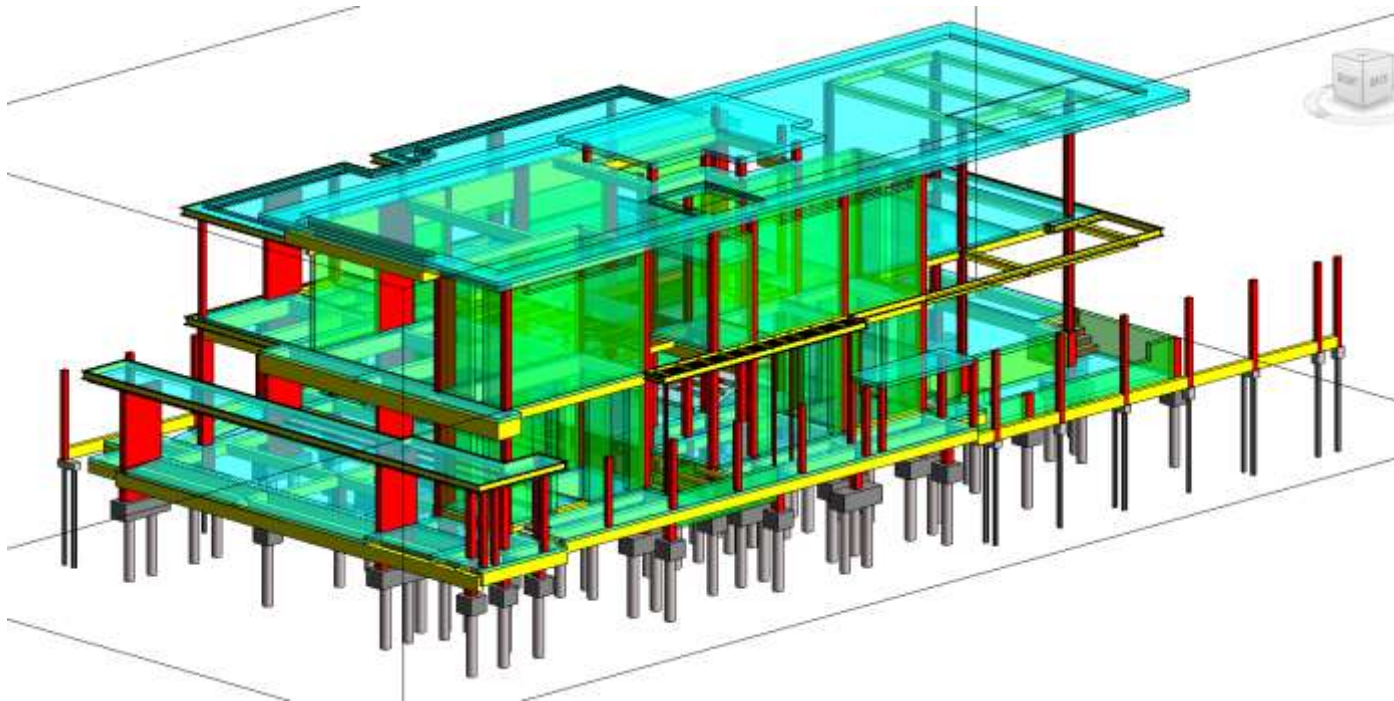

PROJECT : บ้านพักอาศัย สูง 3 ชั้น

OWNER : คุณ ธร ชัยวิชิตธรรากุล

LOCATION : แขวงวังทองหลาง เขตวังทองหลาง กรุงเทพฯ

ARCHITECT : DMO Architects