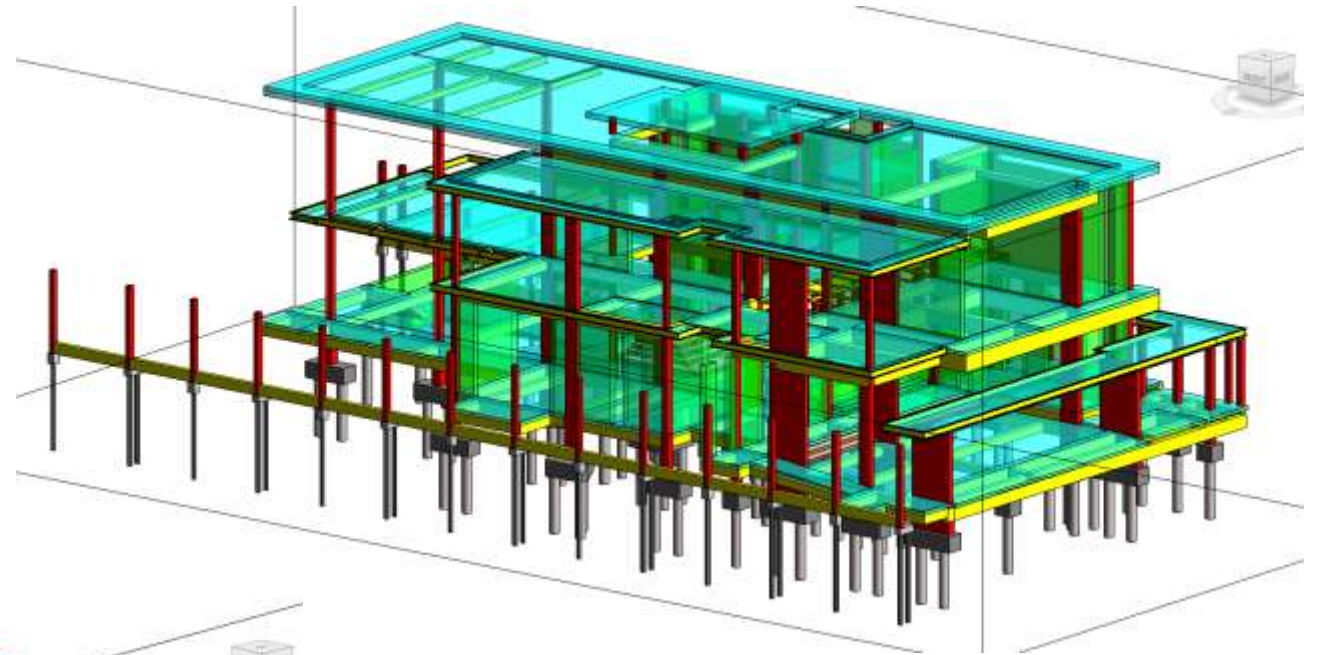

PROJECT : บ้านพักอาศัย สูง 3 ชั้น

OWNER : คุณ ธร ชัยวิชิตธรรากุล

LOCATION : แขวงวังทองหลาง เขตวังทองหลาง กรุงเทพฯ

ARCHITECT : DMO Architects