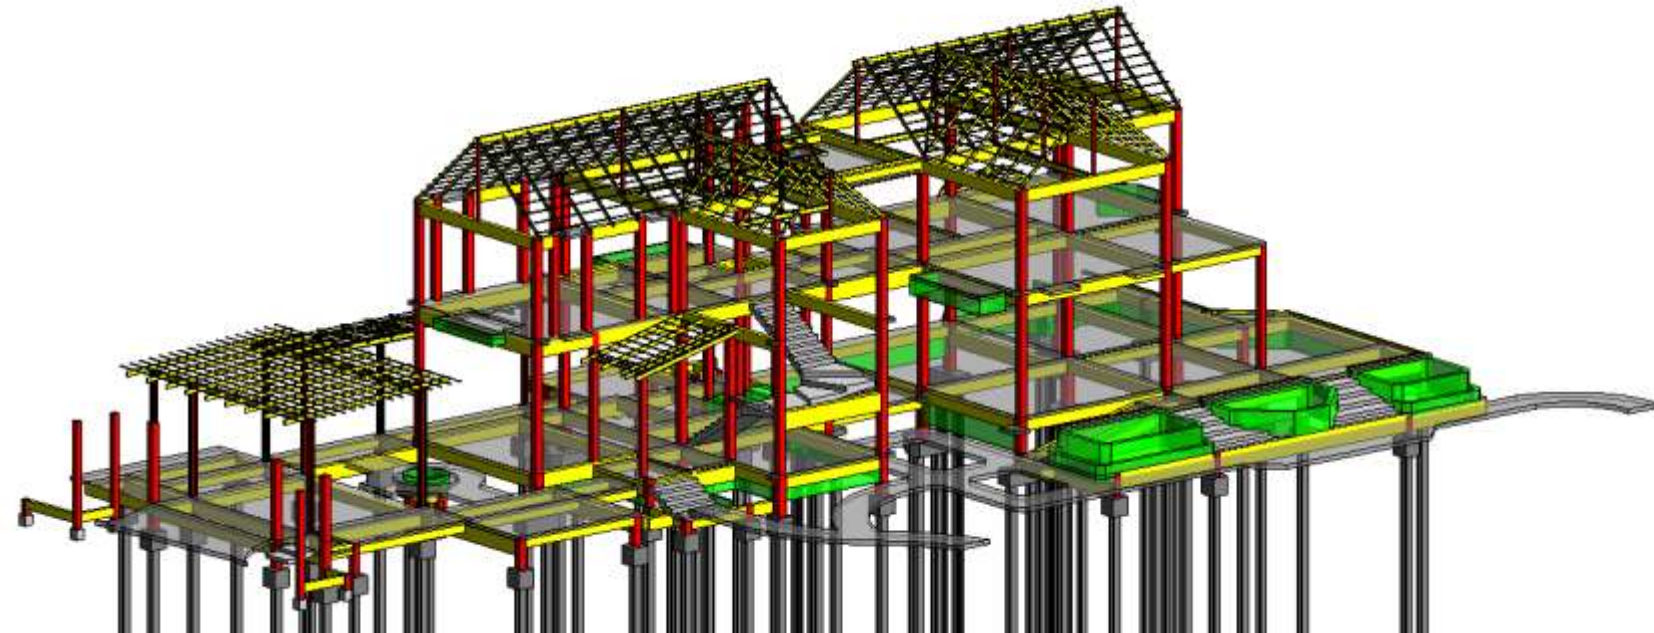

PROJECT : บ้านพักอาศัย สูง 2 ชั้น

OWNER : คุณ กิติเมธี มนต์เสรีนุสรณ์

LOCATION : ช.ศรีสมาน ต.บ้านใหม่ อ.ปากเกร็ด จ.นนทบุรี

ARCHITECT : DIU Architect