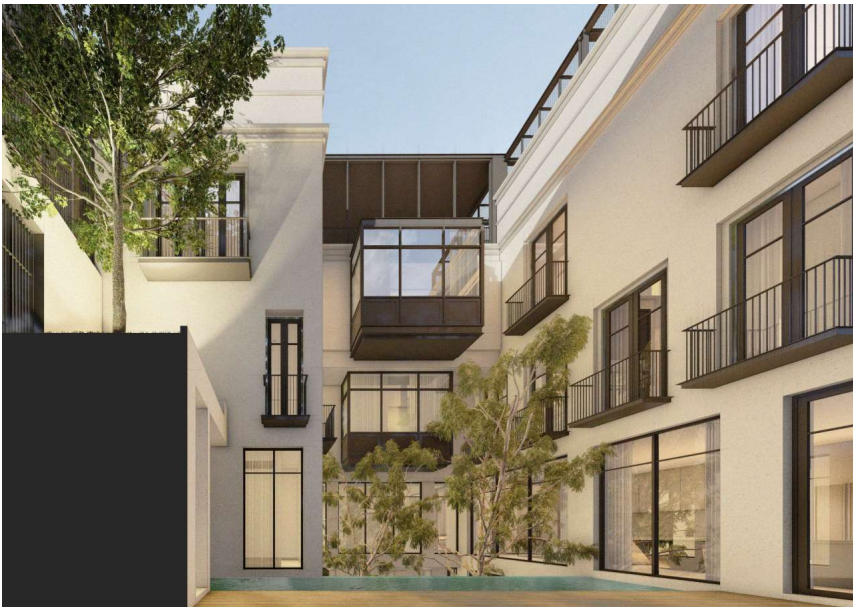

PROJECT : บ้านพักอาศัย สูง 4 ชั้น

OWNER : คุณ โตชิ ศิริจิวนนท์

LOCATION : ภาคนิวาส 20 แขวงลาดพร้าว เขตลาดพร้าว
กรุงเทพมหานคร 10230

ARCHITECT : likedesignstudio