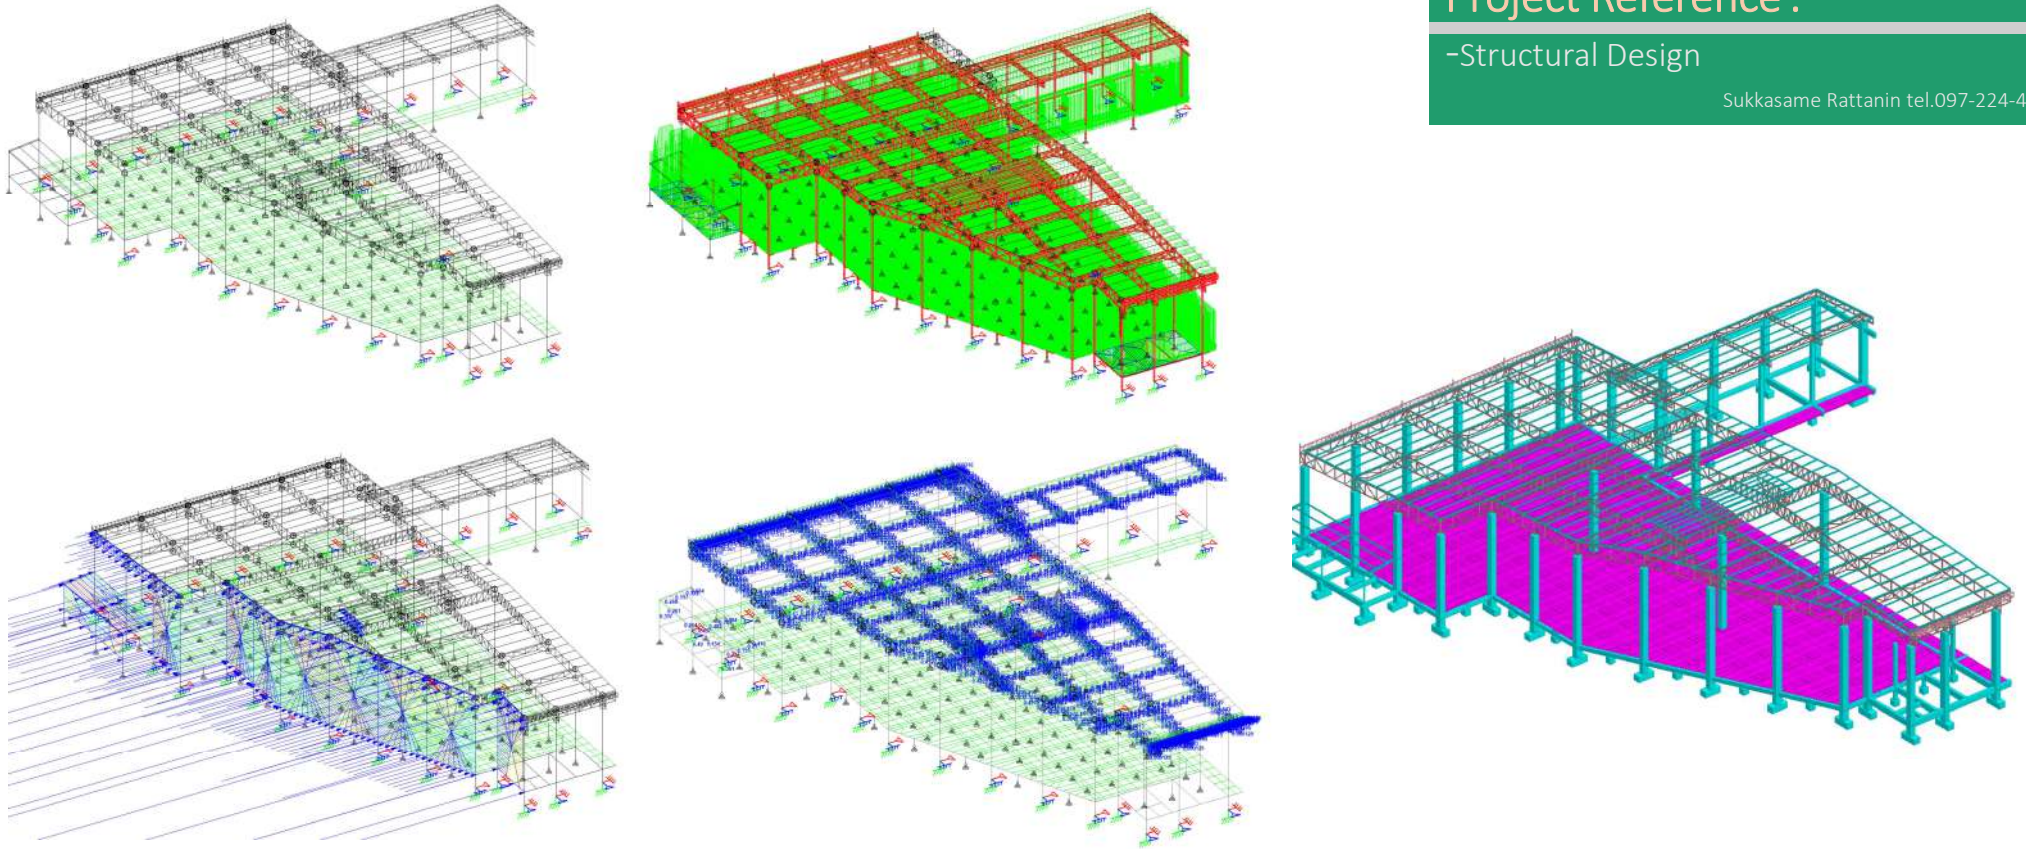

## Project Reference :

-Structural Design

Sukkasame Rattanan tel.097-224-4999

Project : HKS Extension Warehouse @Bangplee Samutprakran

Design by STaadPro.

Project Reference :

-Draft SketchUp

Sukkasame Rattarin tel.097-224-4999