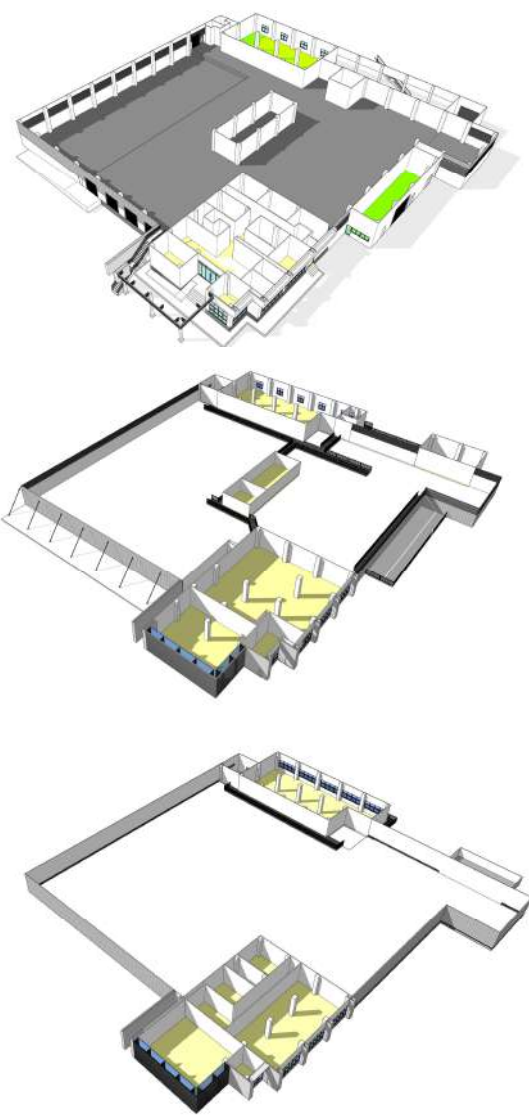

**LOCATION**  
BANGPLEE SAMUTPRAKARN

**Project Reference :**  
-Drawing for Construction Permit  
Sukkasame Rattantin tel.097-224-4999

**Project :** HKS Extension Warehouse @Bangplee Samutprakran  
**Permission:** 2022 **Completed on:** 2022

## Project Reference :

-Structural Design

Sukkasame Rattanan tel.097-224-4999

Project : HKS Extension Warehouse @Bangplee Samutprakran

Design by STaadPro.

Project Reference :

-Draft SketchUp

Sukkasame Rattarin tel.097-224-4999

Drafting: 2022 SketchUp

Asano Ginger New Factory @Payao  
(110 M Baht) Completed on 2022

Factory (Clean room -40 °C)

Raw material Warehouse

Office

Lumen New Factory @Rayong  
(63.7 M Baht) Complete on 2021