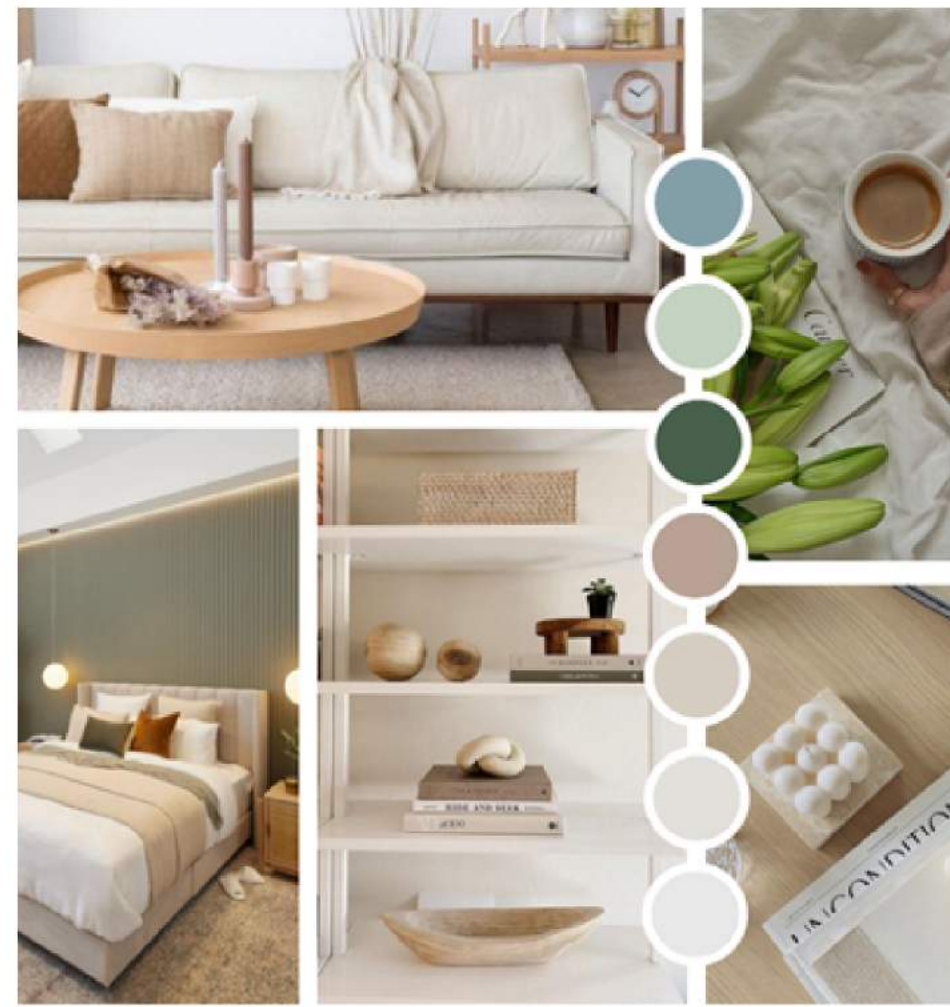

A watercolor illustration of green foliage, including large, pointed leaves and smaller, feathery leaves, set against a light pink background. A diagonal wooden plank with a natural wood grain texture runs across the scene from the bottom left towards the top right. The text 'port folio' is overlaid on the plank and the white background to the right.

MASTER'S BEDROOM

# *Ethereal Serenity*

This theme bathes spaces in combines warm, soft textures with abundant natural light to create an *inviting & snug* atmosphere.

# MATERIAL BOARDS

*Contemporary* **Boho**

a mix of fun & homey feel with neutrals,  
natural materials & colors of orange & blue