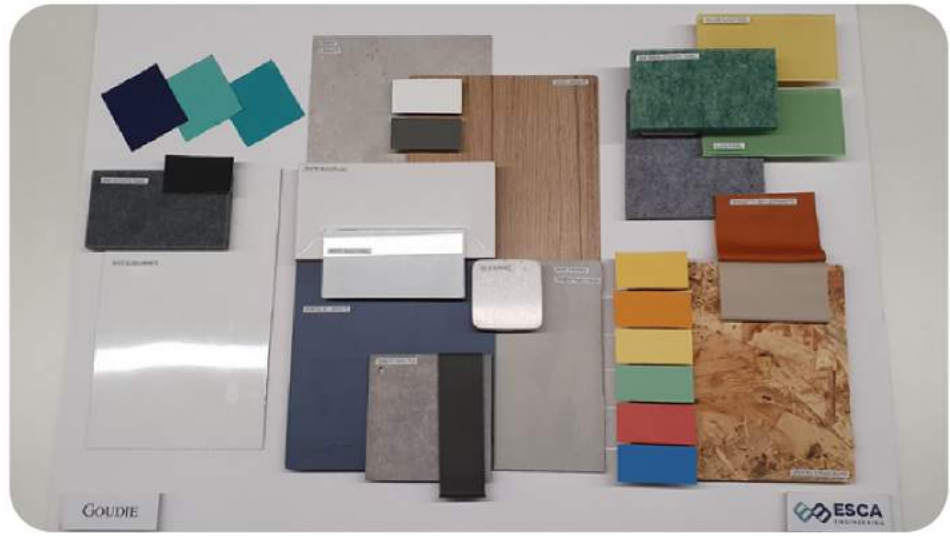

# Modern Industrial Fusion

A fusion of industrial rawness & modern elegance, combining exposed brick walls & steel accents with sleek, minimalist furniture for a uniquely sophisticated urban aesthetic.

# MATERIAL BOARDS

*Contemporary* **Boho**

a mix of fun & homey feel with neutrals,  
natural materials & colors of orange & blue