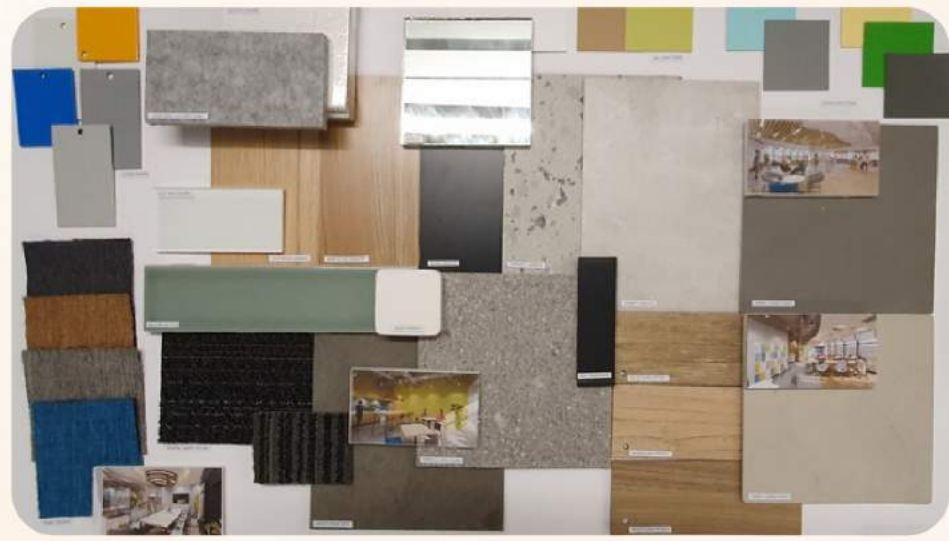

# Modern Industrial Fusion

A fusion of industrial rawness & modern elegance, combining exposed brick walls & steel accents with sleek, minimalist furniture for a uniquely sophisticated urban aesthetic.

# *Ethereal Serenity*

This theme bathes spaces in combines warm, soft textures with abundant natural light to create an *inviting & snug* atmosphere.

# MATERIAL BOARDS

*Contemporary* **Boho**

a mix of fun & homey feel with neutrals,  
natural materials & colors of orange & blue