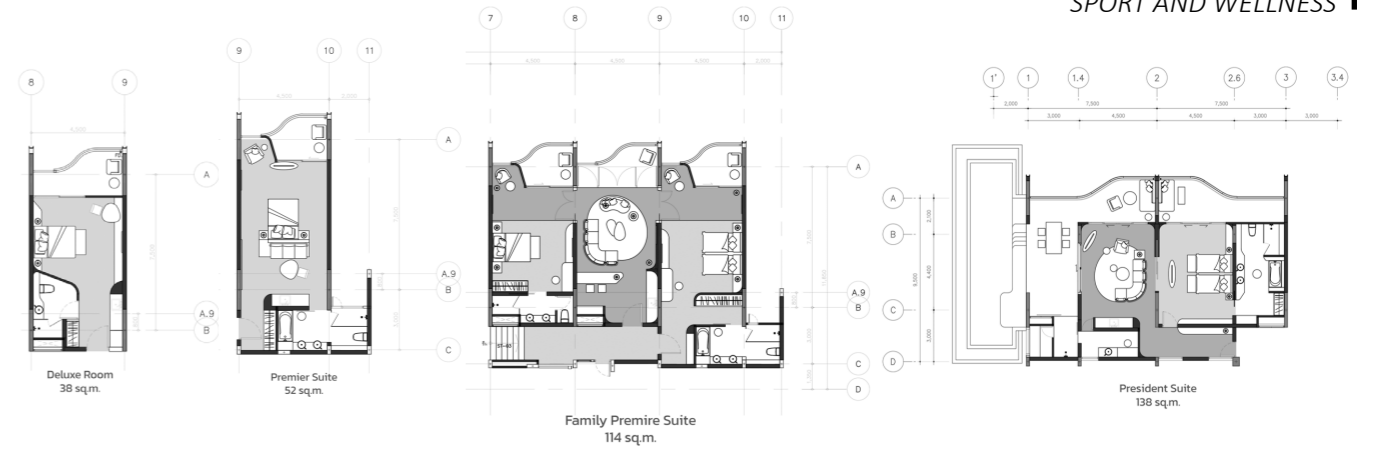

U-DINING

SPA/ONSEN

GUESTROOM

GUESTROOM

PONG HUEN MA BOUTIQUE HOTEL

CHIANG MAI, THAILAND

HORSE BARN

LAYOUT