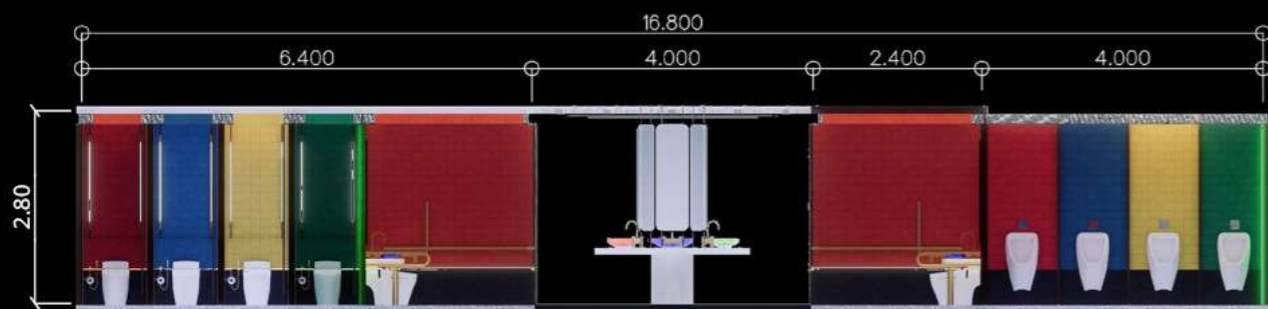

FEMALE TOILET