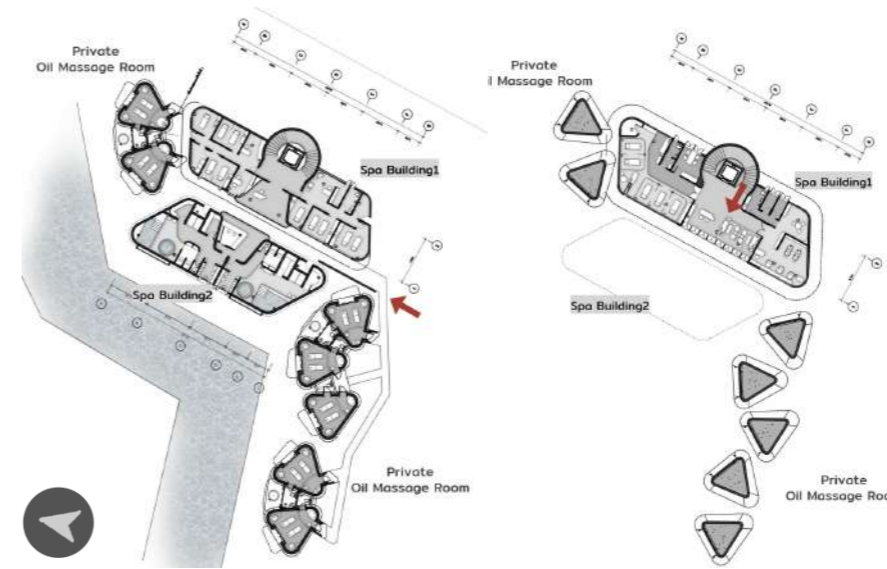

U-DINING

SPA/ONSEN

GUESTROOM

GUESTROOM

PONG HUEN MA BOUTIQUE HOTEL

CHIANG MAI, THAILAND

HORSE BARN

LAYOUT