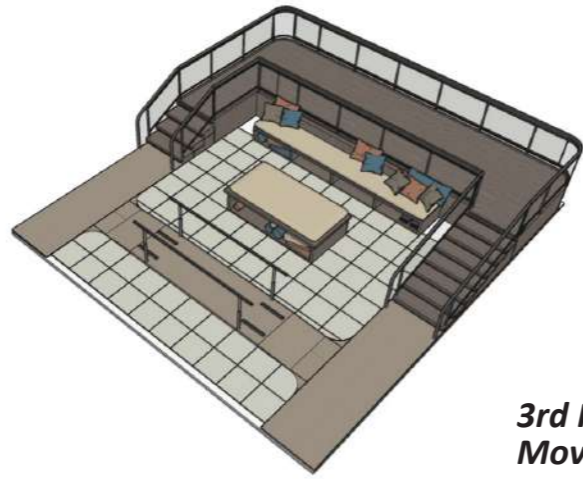

1st FLOOR PLAN

1. Welcome area
2. Waiting area
3. Consulting room
4. Locker
5. Pharmacy
6. Doctor's relaxing area
7. Doctor room
8. Laundry
9. Trash room

2nd FLOOR PLAN

1. Manual therapy room
2. Waiting area
3. Therapist meeting room

3rd FLOOR PLAN

1. Manual therapy area
2. Waiting area
3. Physical therapy room
4. Movement therapy area
5. Rehabilitation equipment
6. Storage

The concept of Hidden rehabilitation center "Hidden garden" is chosen to represent escapism and inner peace. Using wood and frosted glass as main material and designing building interior with curve in this project to create cozy and private environment. Designer aims to make rehabilitation center as a hidden place for improving both physical and mental health.

REHABILITATION CENTER PROGRAM

3rd Floor
Movement therapy area

Training stair

Short physical bed
with cushion

Paralle Bar

PHYSICAL THERAPY ROOM

MOVEMENT THERAPY AREA

PUBLIC TOILET