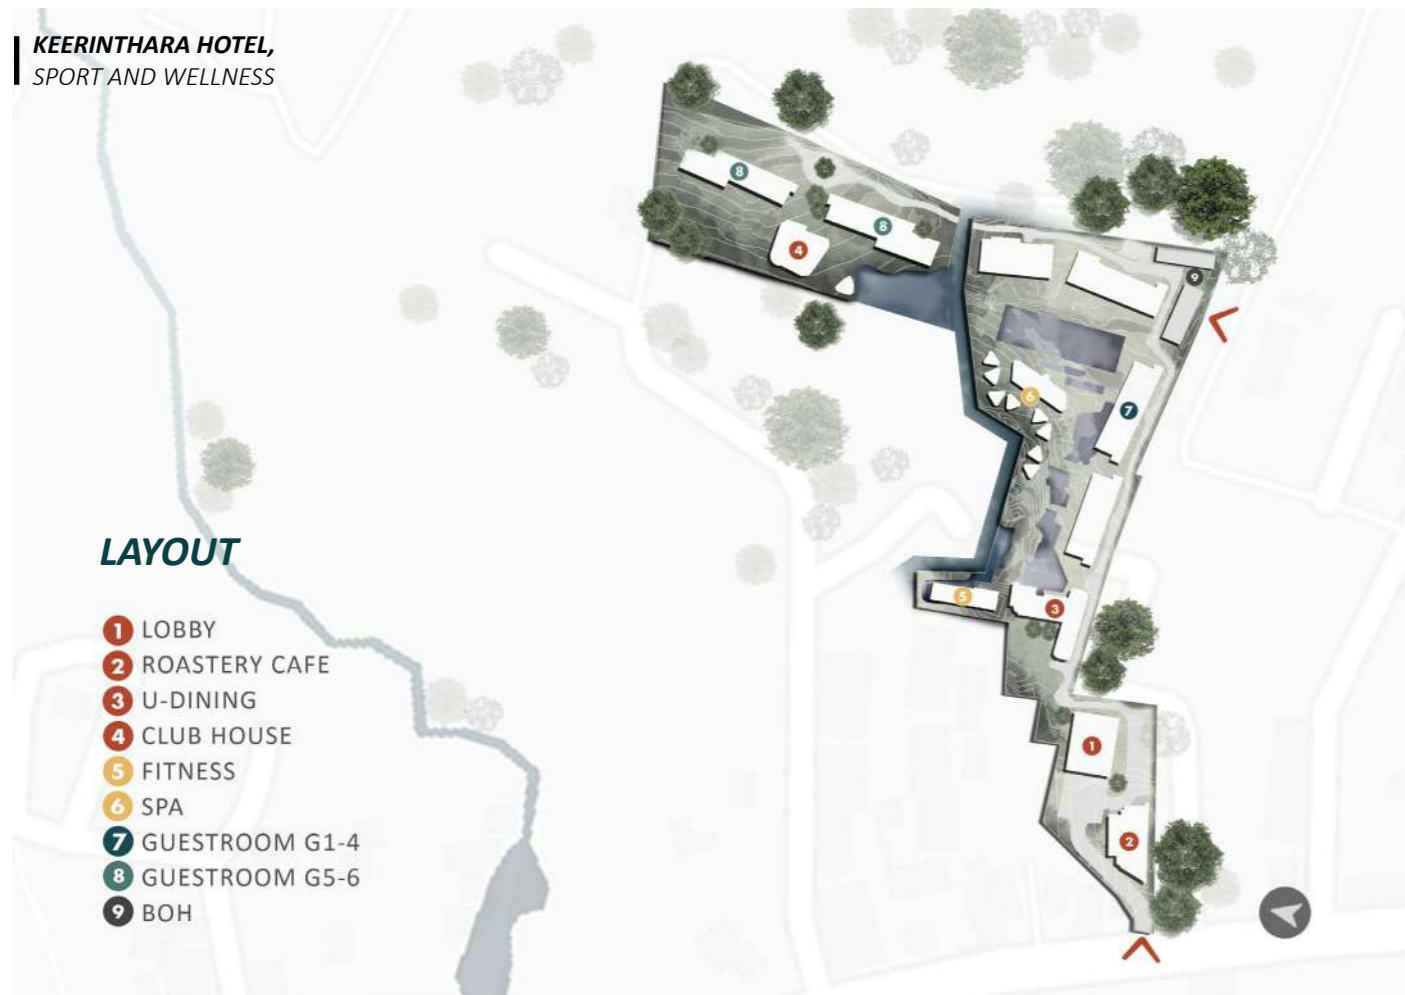

KRABI ADVENTURE

This project takes inspiration from Krabi dramatic landscape using local material and narrative sequences. The intension of the project is to provide new exciting experience through interior storytelling that connects with the programme of the project and establishes connection between context and guests.

The entrance creates a transition space between outside world and the hotel.