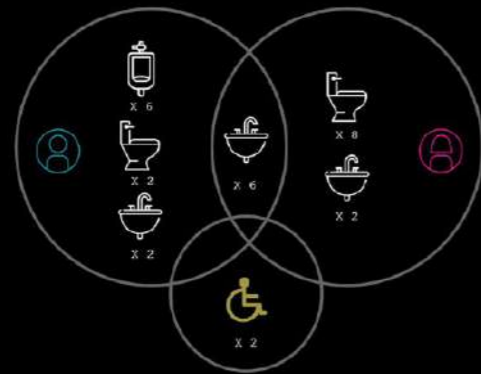

The programme for this project includes male toilet, female toilet and accessible toilet.