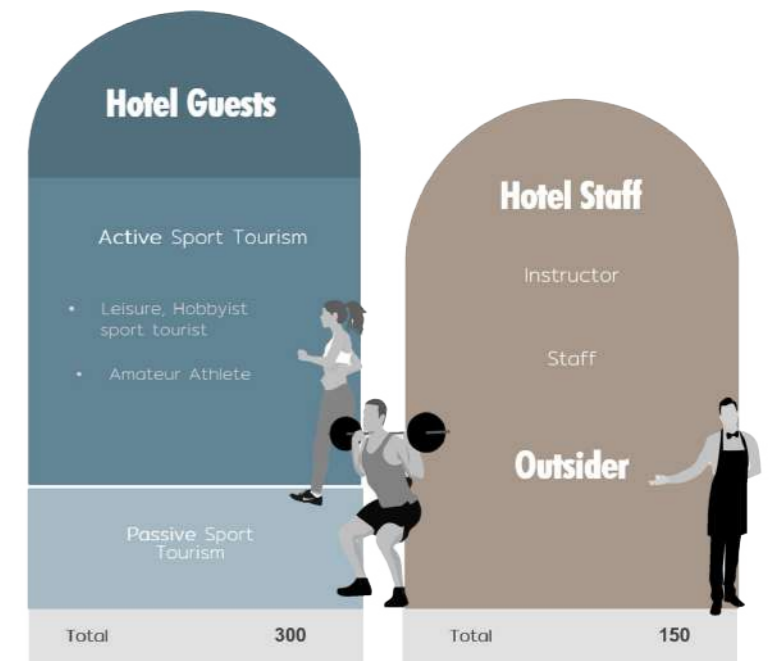

TARGET USER SPORT TOURISTS

Sport tourists, people who travel actively and participate in sport activities during their trip are hotel’s target user.