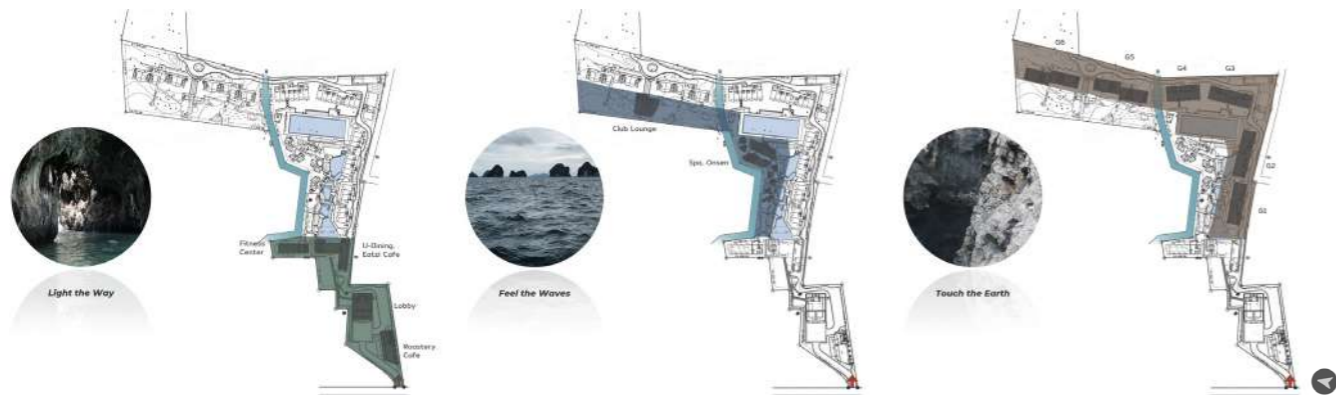

LOBBY

KRABI ADVENTURE

This project takes inspiration from Krabi dramatic landscape using local material and narrative sequences. The intension of the project is to provide new exciting experience through interior storytelling that connects with the programme of the project and establishes connection between context and guests.