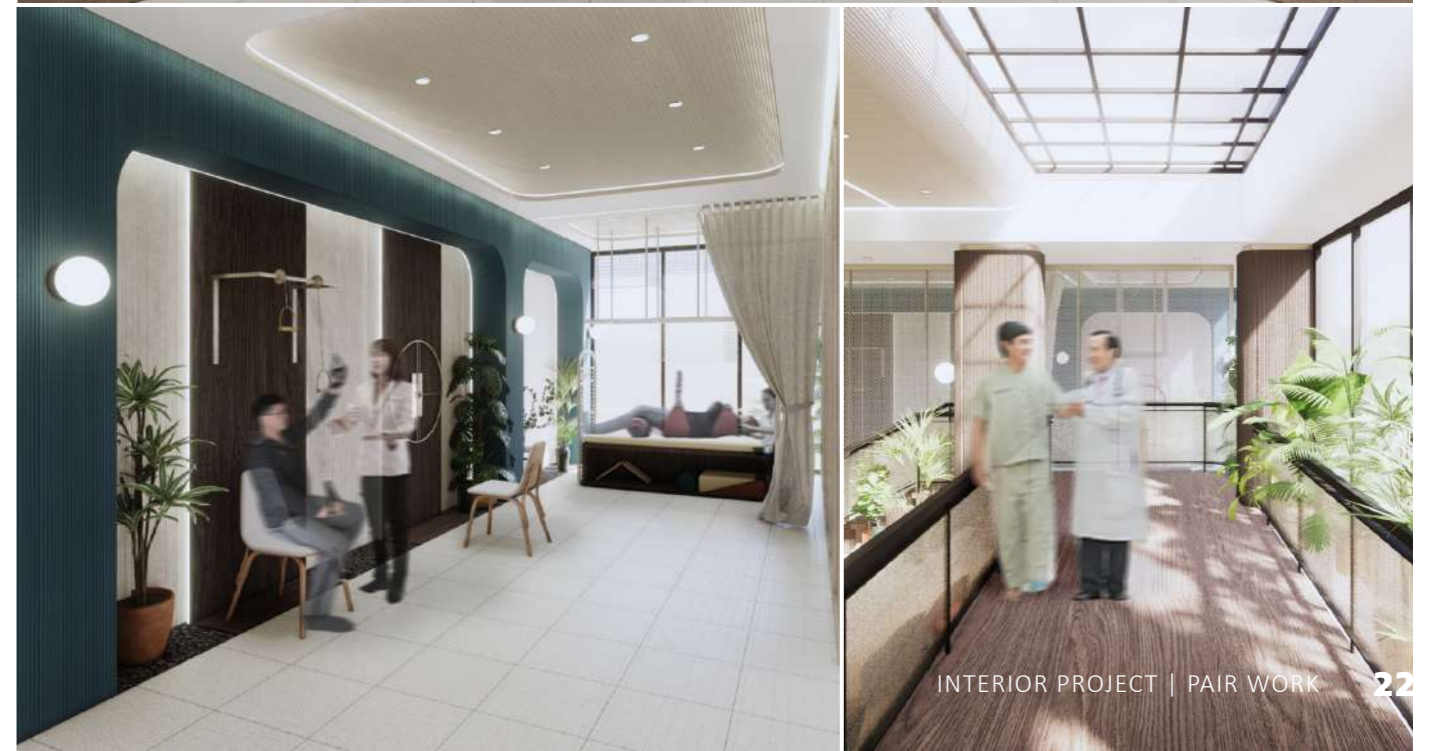

REHABILITATION CENTER PROGRAM

3rd Floor
Movement therapy area

Training stair

Short physical bed
with cushion

Paralle Bar

PHYSICAL THERAPY ROOM

MOVEMENT THERAPY AREA

PUBLIC TOILET

BANGKOK, THAILAND

Retro party is the concept of this project. The toilet is located next to train night market rachada, and it is designed to be a toilet that reflects character of the train night market.