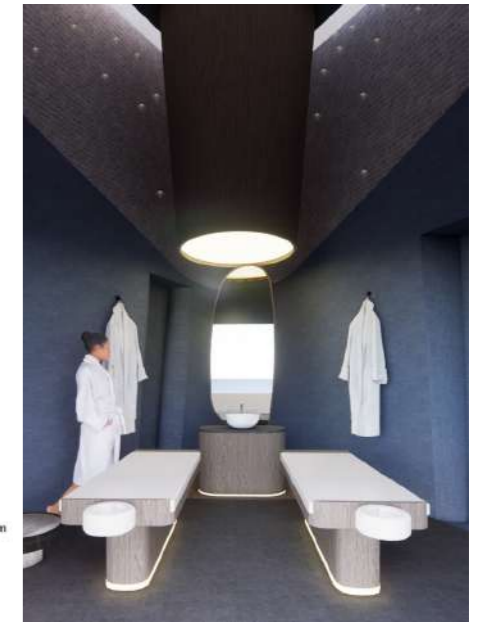

The lowest places in this project are spa and club house which are private and peaceful.

U-DINING

SPA/ONSEN