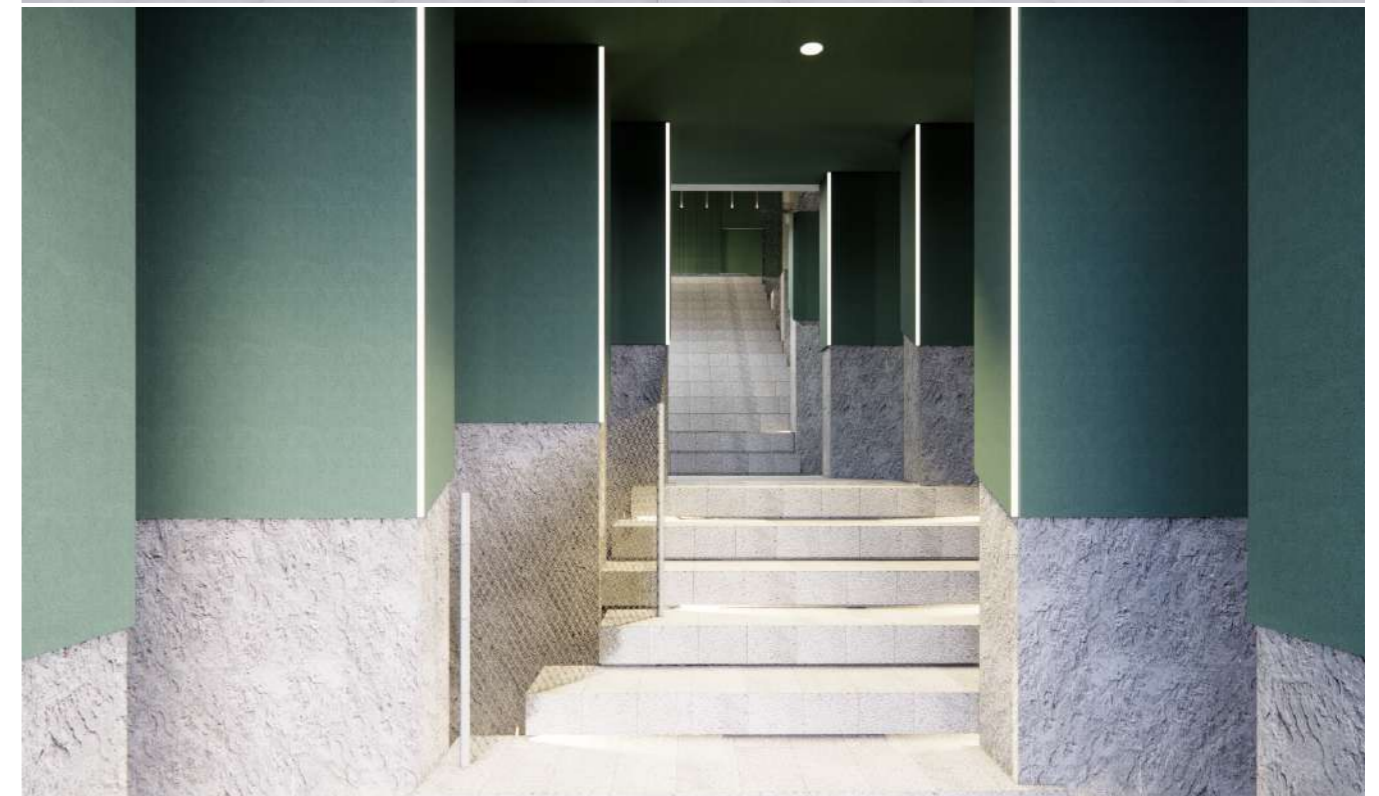

Light the Way

The entrance creates a transition space between outside world and the hotel.

ENTRANCE

LOBBY

Feel the Waves

Waves of sea/
Krabi Emerald pool

The lowest places in this project are spa and club house which are private and peaceful.