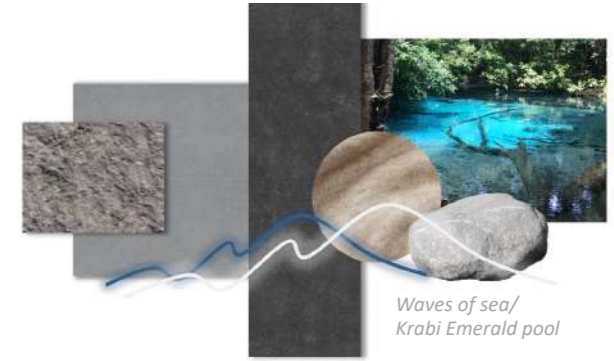

Light the Way

The entrance creates a transition space between outside world and the hotel.

ENTRANCE

LOBBY

Feel the Waves

Waves of sea/
Krabi Emerald pool

The lowest places in this project are spa and club house which are private and peaceful.