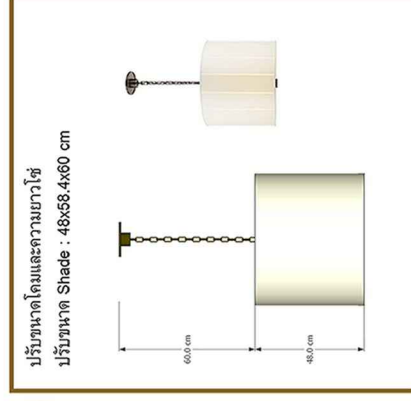

Product Details

Title : Perfect Post Hanging Shade With Silk Shade

Vendor Item No. : BBL 50328-5

Category : Ceiling Lights & Chandeliers

Brand : Visual Comfort

Collections : Barbara Barry

DIMENSIONS IN MILLIMETER (mm)	
LIGHT SOURCE :	APPVO
POWER :	
COLOR TEMP :	
QUANTITY :	1
PROJECT :	DO NOT SCALE DRAWING
TYPE :	
THE OFFICE DESIGN CO., LTD. SUWANNABHUMMAI BANGKOK 10250 TEL: 02-01212120 EMAIL: info@office-design.com www.office-design.com