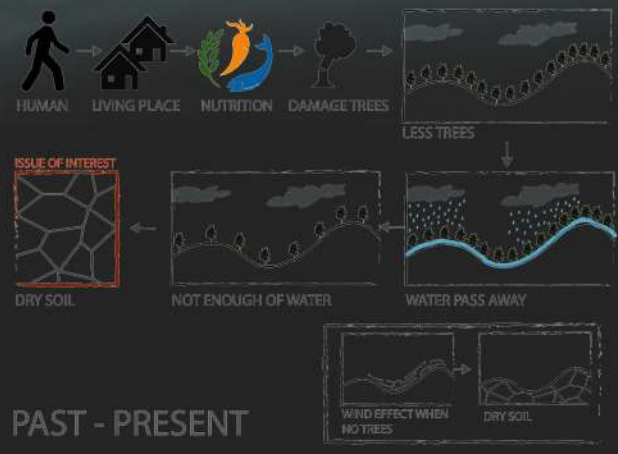

ISSAN SATAN

DESIGN PROJECT
LOCATION : UDON THANI