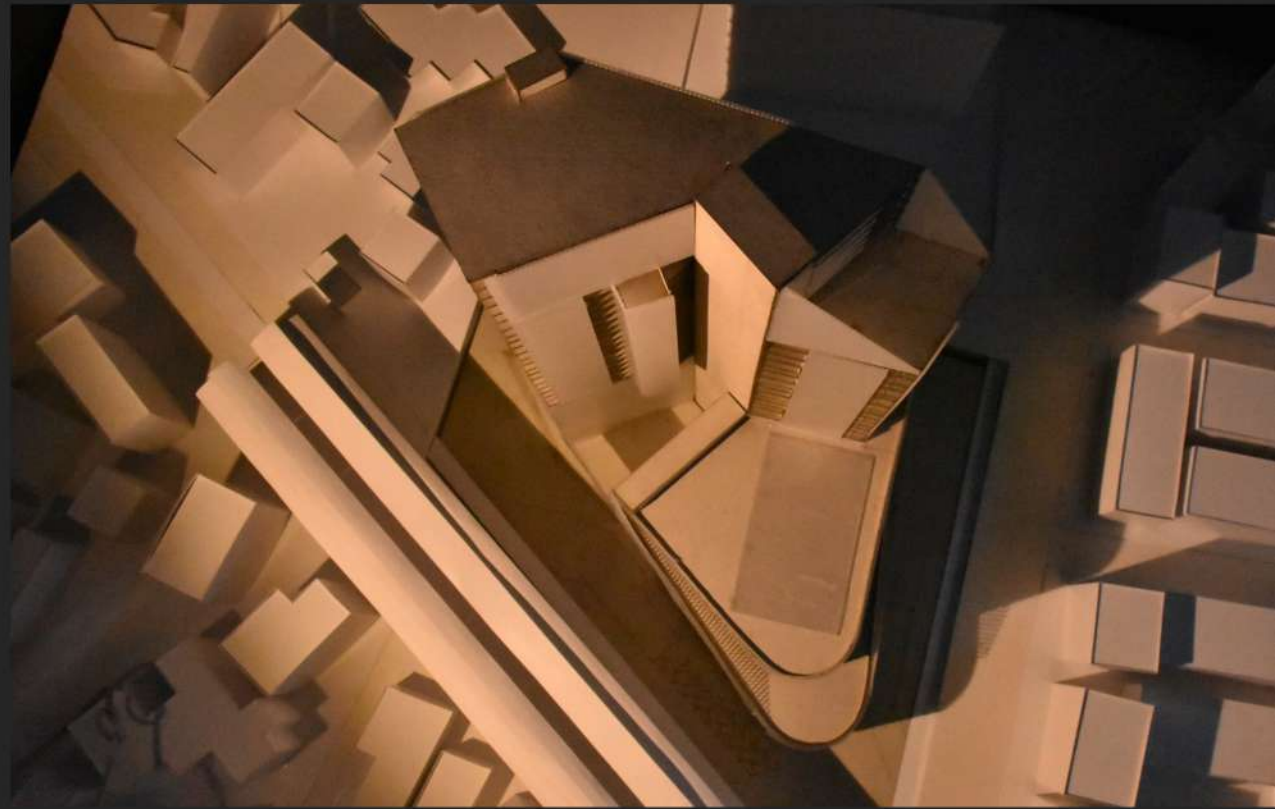

MIXUSED BUILDING

DESIGN PROJECT

LOCATION : BANGKOK