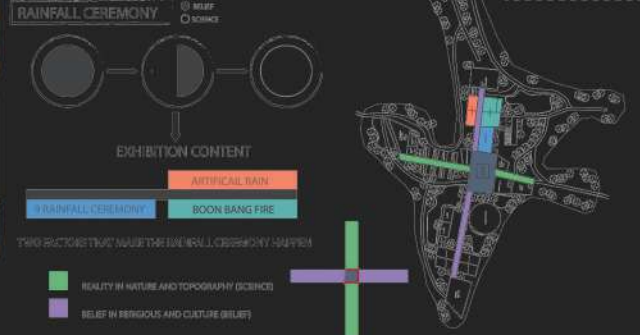

LANDSCAPE

NOVA BEACH

LOCATION : VIETNAM

FACADE

SEEN HOTEL
LOCATION : THAILAND

FACADE

AVANI DOC LET

LOCATION : VIETNAM

MIXUSED BUILDING

DESIGN PROJECT

LOCATION : BANGKOK

ISSAN SATAN

DESIGN PROJECT
LOCATION : UDON THANI

HOTEL

DESIGN PROJECT

LOCATION : BANGKOK