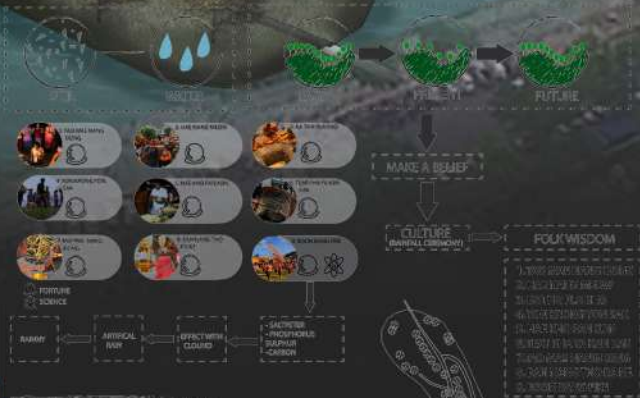

ISSAN SATAN

DESIGN PROJECT
LOCATION : UDON THANI