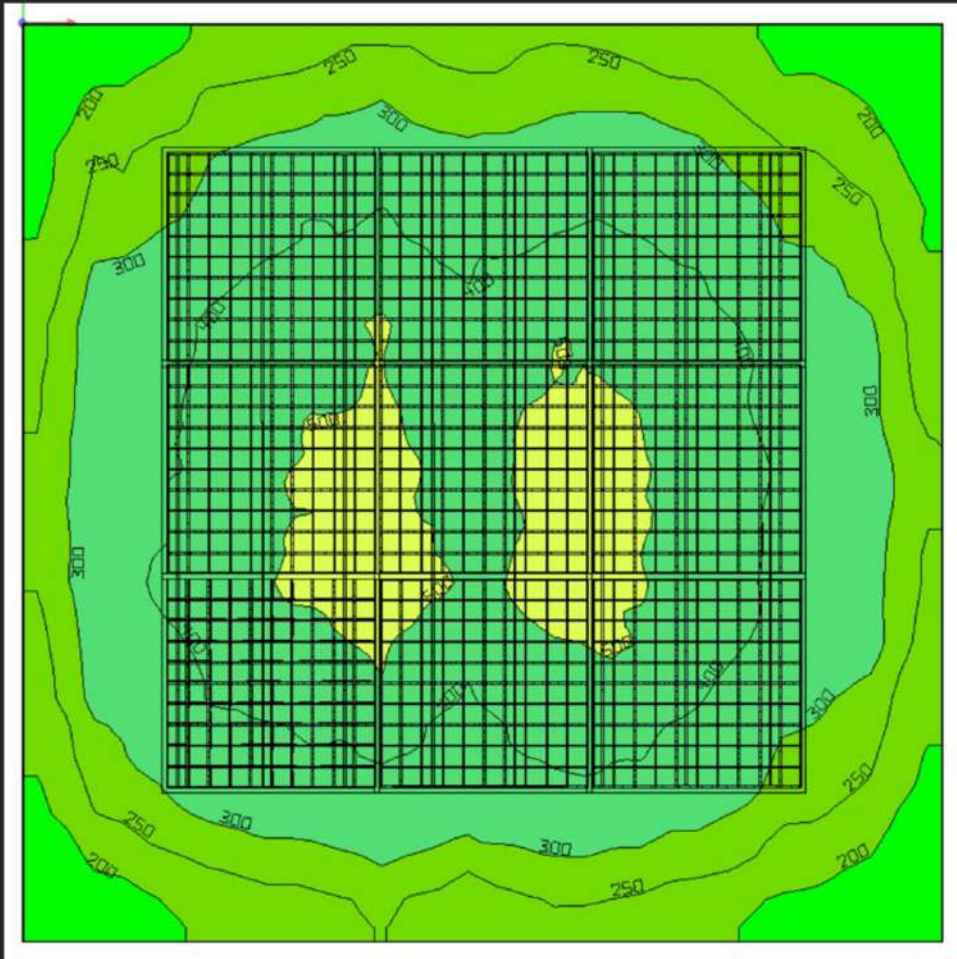

DIALUX

PLATINUM OFFICE
LOCATION : THAILAND