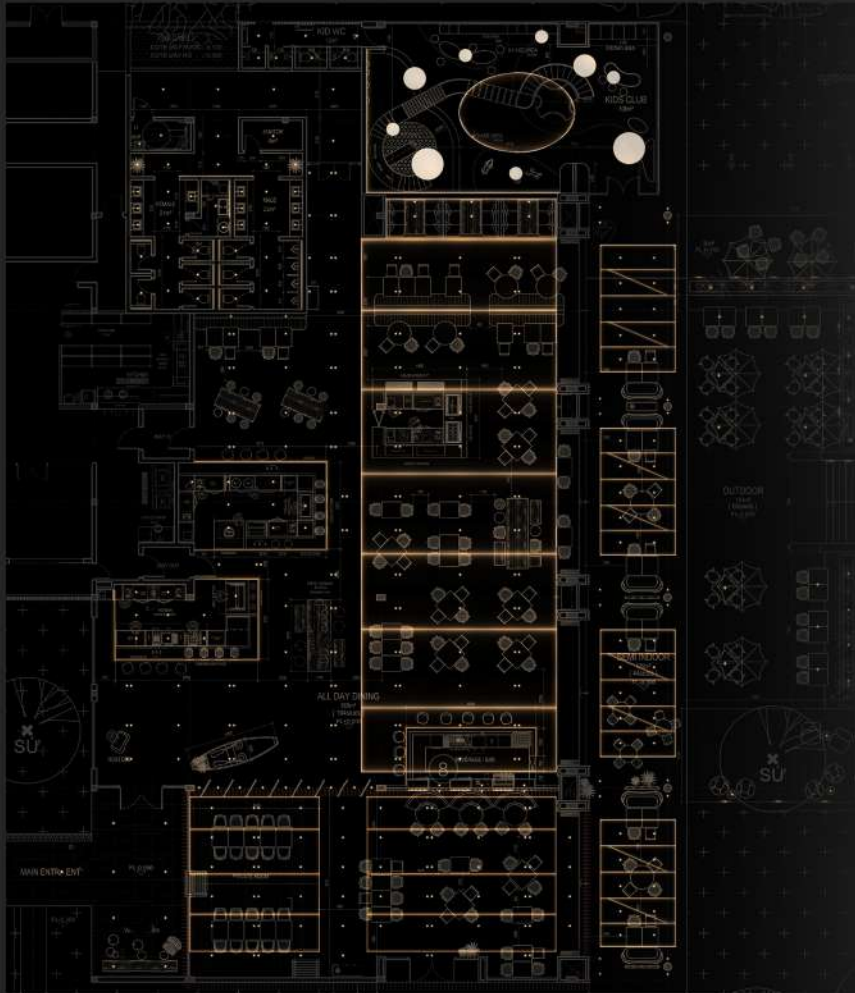

AVANI DOC LET

LOCATION : VIETNAM

INTERIOR

CENTRAL SRIRACHA
LOCATION : THAILAND

INTERIOR (ALL DAY DINING)

AVANI DOC LET

LOCATION : VIETNAM

INTERIOR (SPA)