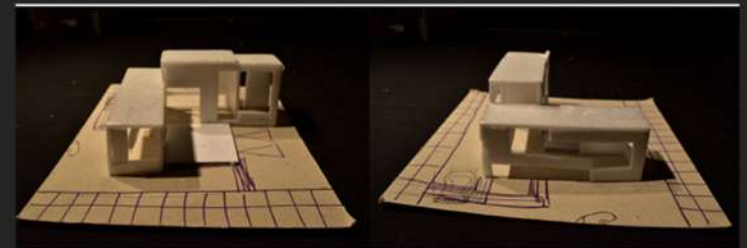

Mr. Ching's home designed a modern home, situated at the edge of a forest in Chiangmai Thailand. Here is the information from life style of Ching. The public function of the house are situated in the L-shaped base. The living space is connected with the terrace, the forest and a flood of light is entering the house.