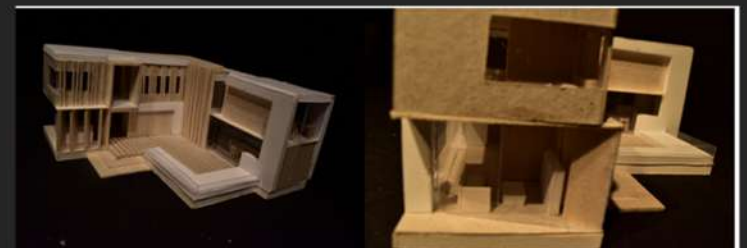

Mr. Ching's home designed a modern home, situated at the edge of a forest in Chiangmai Thailand. Here is the information from life style of Ching. The public function of the house are situated in the L-shaped base. The living space is connected with the terrace, the forest and a flood of light is entering the house.