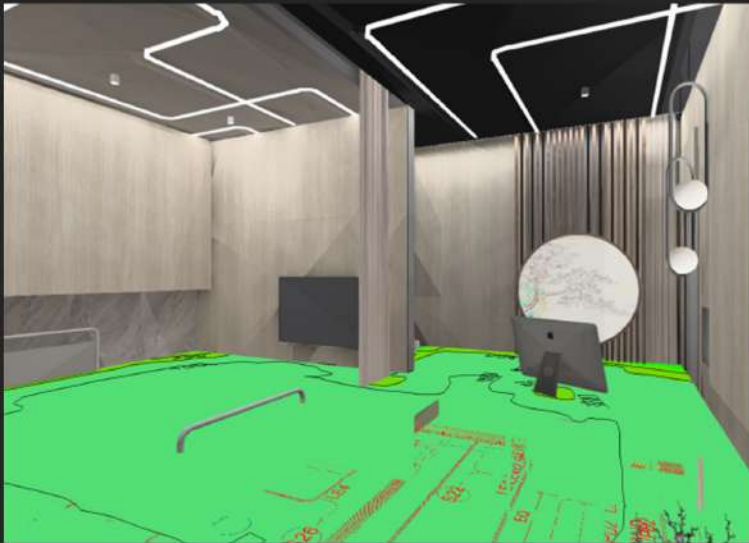

DIALUX

MOH RAT CLINIC
LOCATION : THAILAND