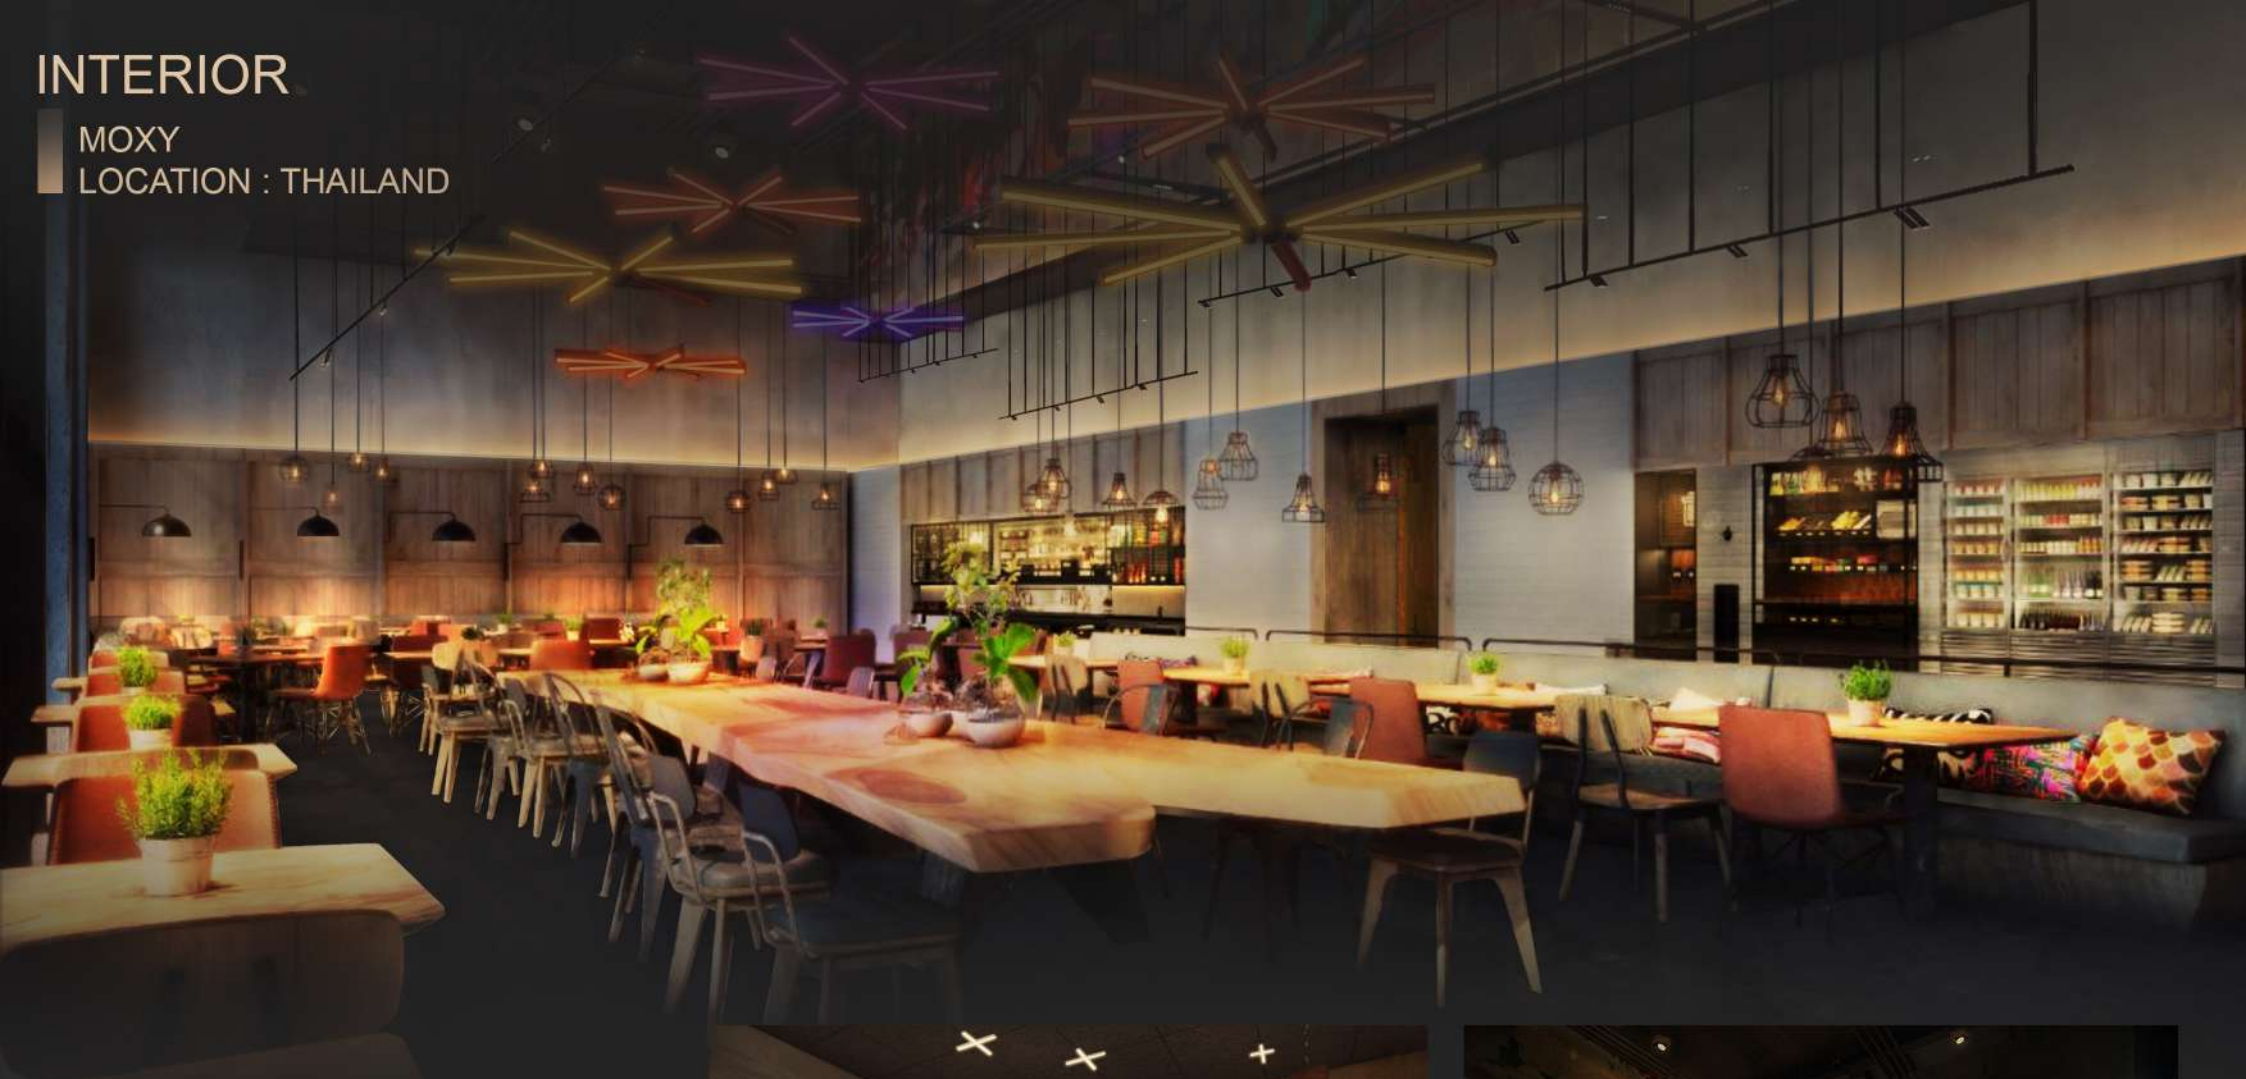

INTERIOR

MOXY
LOCATION : THAILAND