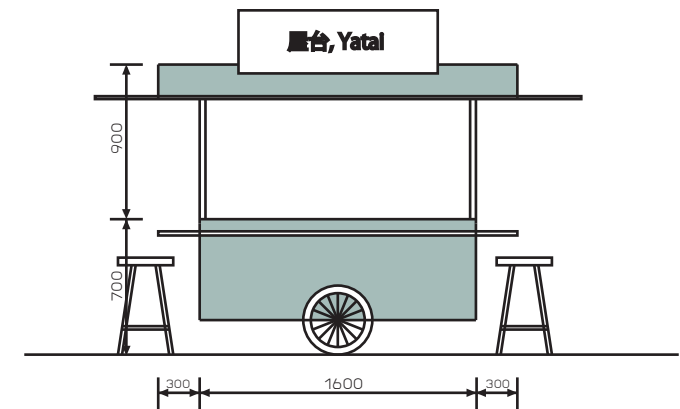

STREET FOOD

SNACK • GRAB & GO • CONNECT

dessert
drink

easy eat
take home

ichiba
playground

Yatai

Yatai หรือแผงขายอาหาร
กลางคืน (Food stalls)